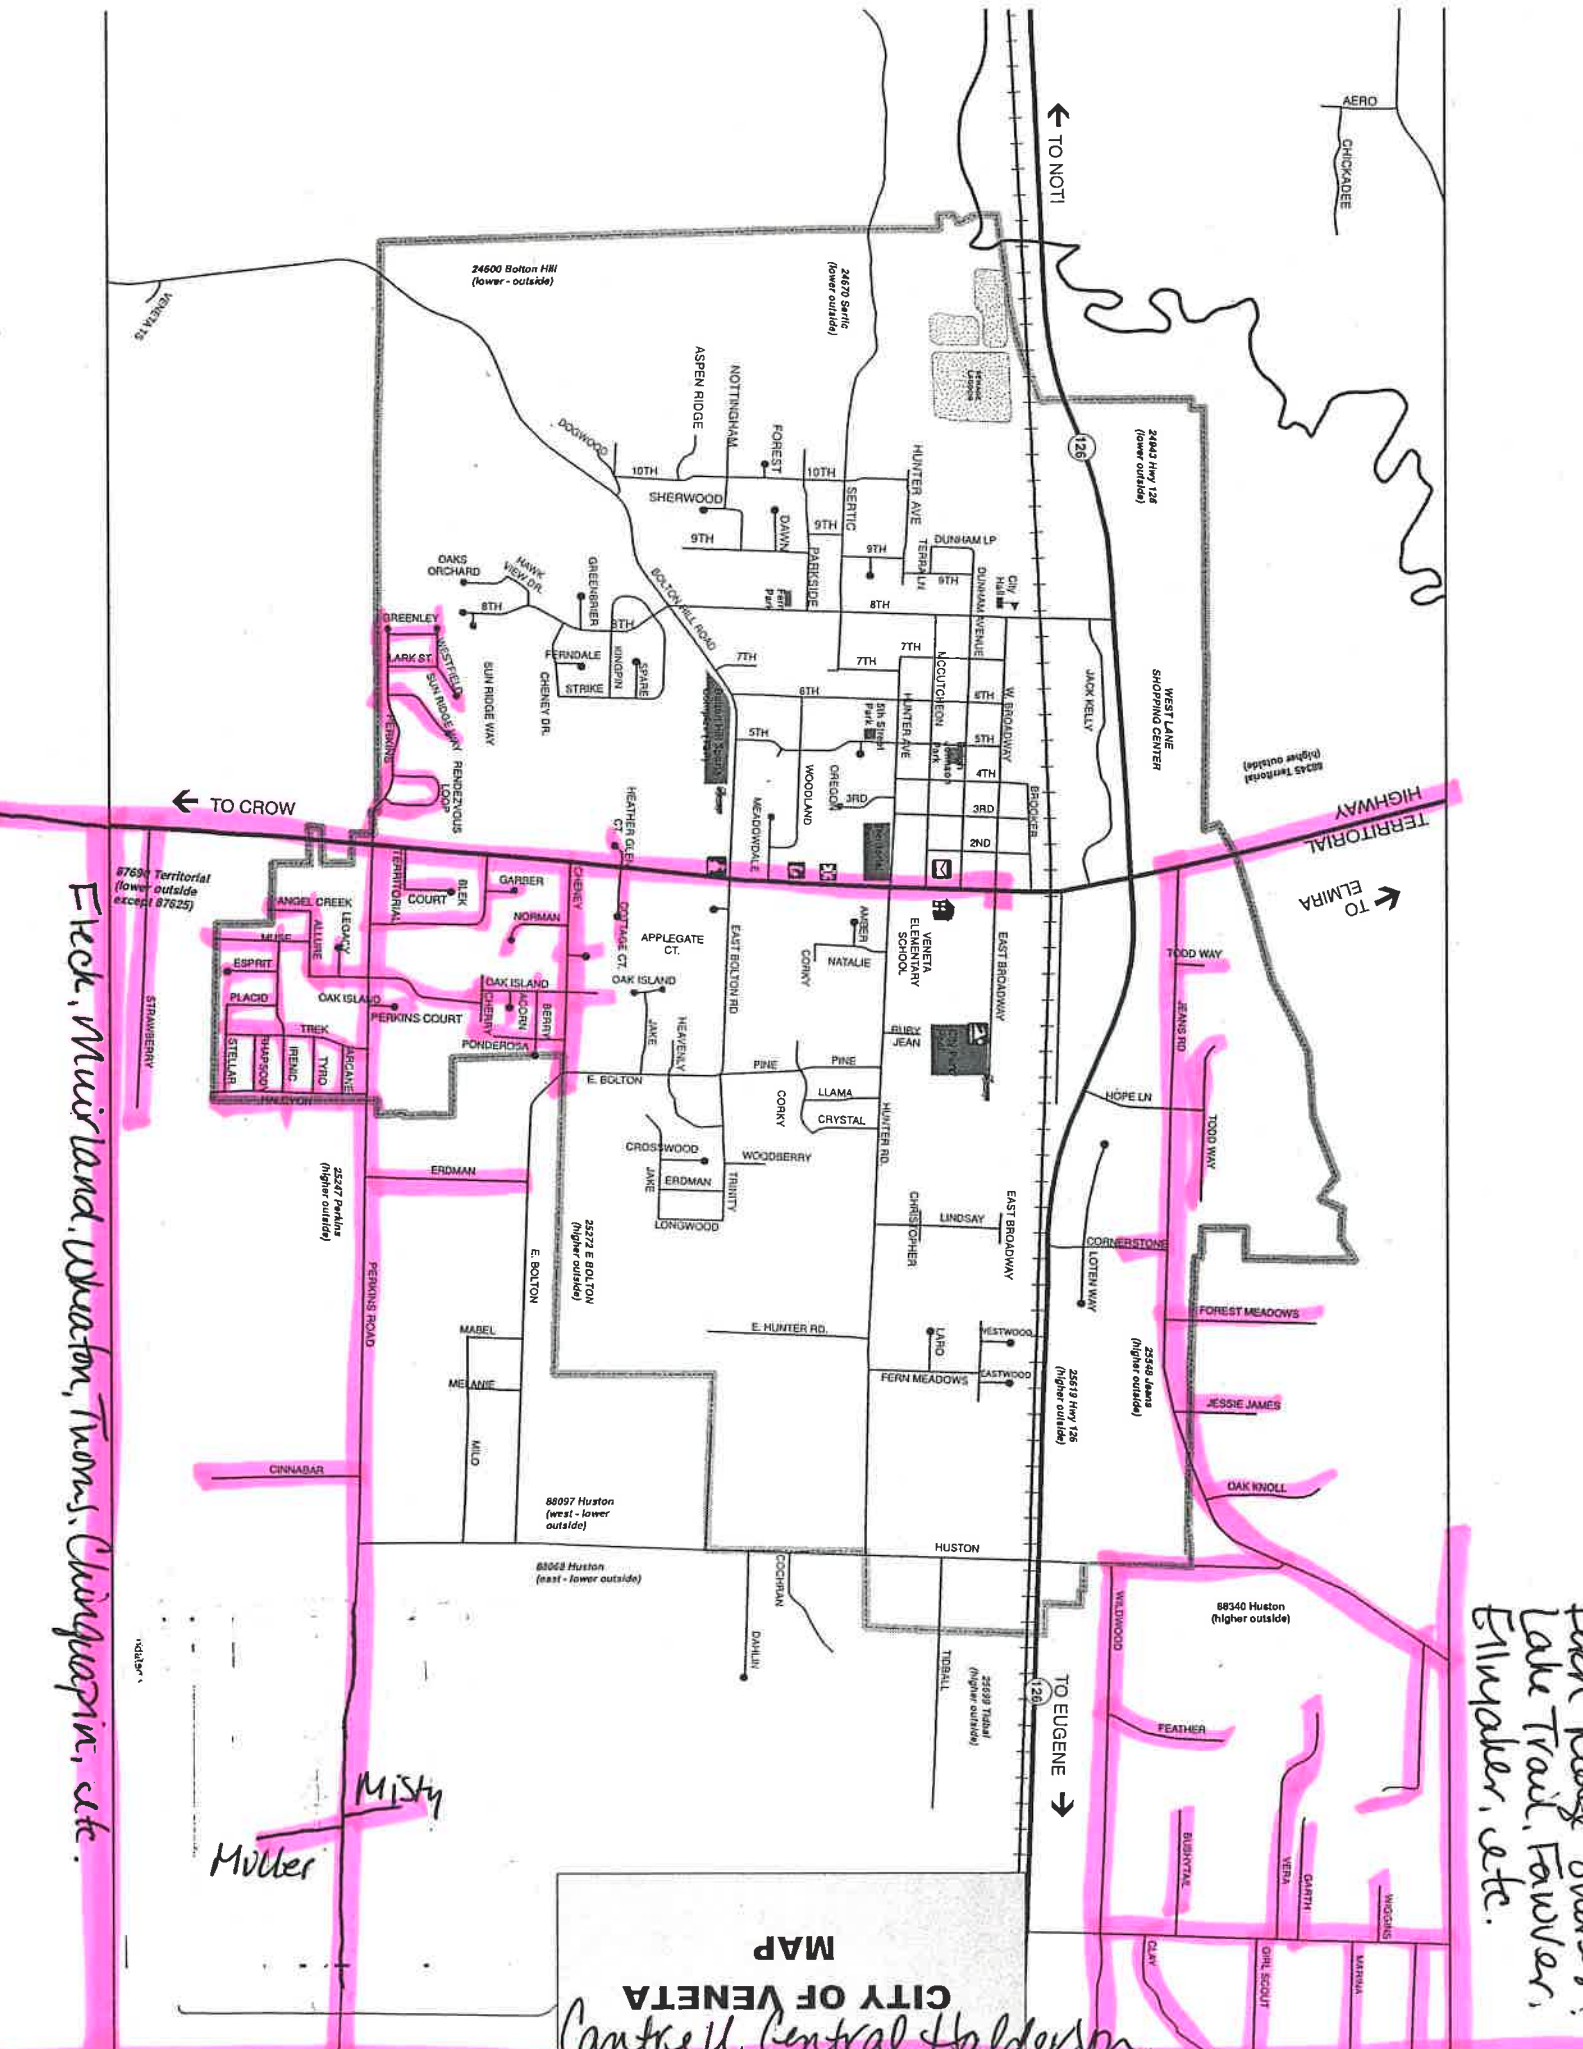

ROUTE/BUS 8 B DAY	ROUTE/BUS 8 CONT. B DAY	ROUTE/BUS 10 B DAY	ROUTE/BUS 12 B DAY	ROUTE/BUS 13 B DAY
Jeans	Lisoski	Perkins	Cheney	Central
Todd	Dallon	Halcyon	Norman	Pickens
Oak Knoll	Umanski	Miller	Oak Island	Cantrell
Wiggins	Timerberline	Misty	Ponderosa	Chapman Heights
Lynette	Forest Meadows	Cinnabar	Berry	Fleck
Summer	Subrideo	Biggs	Acorn	Green Ridge
Winter		Central	Cherry	Chinquapin
Conrad		Garber	Erdman	Wheaton
Fern Ridge Shores	ROUTE/BUS 9 B DAY	S. Territorial	Perkins	Muirland
Lake Trail	N. Territorial	Territorial Court	Perkins Court	Thoms
England Loop	Moyer	Cottage Court	Muse	Gray
Ellmaker	Irene	Country Living	Irenic	S. Territorial
Marina	Fern	E. Broadway	Placid	Strawberry
Girl Scout	Bush Farms	Milio	Arcane	Shalimar
Bushytail	Lawrence		Trek	Heather Glen
Vera	Georgetown		Halcyon	Ho Ho Chinese Restaurant
Vista	Dalewood	ROUTE/BUS 11 B DAY	Rhapsody	(Hunter & Territorial)
Clay	Paradise	W. Sheffler	Stellar	
Wildwood	Cora Oaks	Poodle Creek	Tyro	
Feather		Cook	Espirit	
N. Huston		Fisk	Allure	
Jessie James		Linn	Legacy	
Tanya		Price	Angel Creek	
Cheryl		Allison	Rendezvous	
Promise		Allen	Sun Ridge	
American		Suttle	Westfield	
Maywood		Vineyard	Greenley	
Chukar		Rustad		
Fawver		Ridiculous		
Parker				
Garth				
Sproat Ranch				

Field, Muirland, Watson, Towns, Chingpovin, etc.

*Misty
Mudder*

**MAP
CITY OF VENETA**
Centre U, Central, Halderson

*Fern Ridge Swimmer,
Lake Trail, Fowler,
Ellmeyer, etc.*

*8769 Territorial
(lower outside
except 87625)*

*2527 Parkina
(higher outside)*

*2572 E Bolton
(higher outside)*

*88097 Huston
(west - lower
outside)*

*88058 Huston
(east - lower
outside)*

*2559 Tribal
(higher outside)*

*2556 Jeans
(higher outside)*

*25519 Hwy 126
(higher outside)*

PARADISE

TERRITORIAL RD

ELMIRA

TERRITORIAL RD

JEANS RD

HUSTON RD

PERKINS RD

FLECK RD