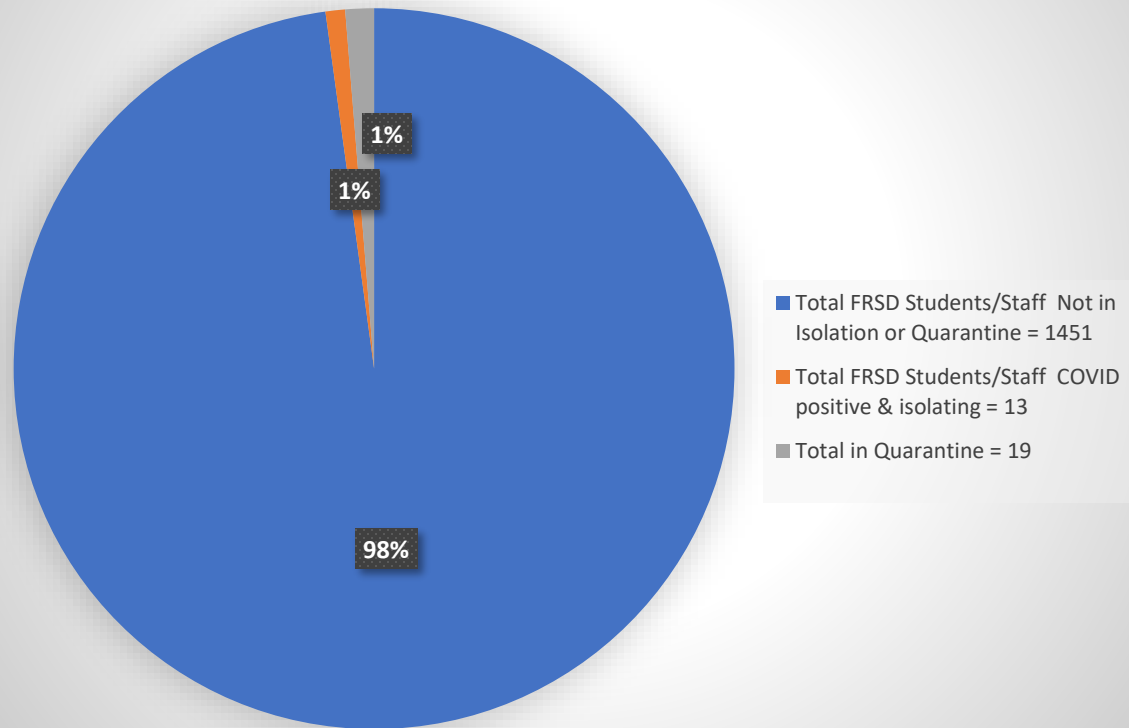

FRSD COVID-19 DATA

11-22-21

*Of the 32 total out on Quarantine/Isolation - 11 are from school exposure.

FRSD Student/Staff Historical COVID Data