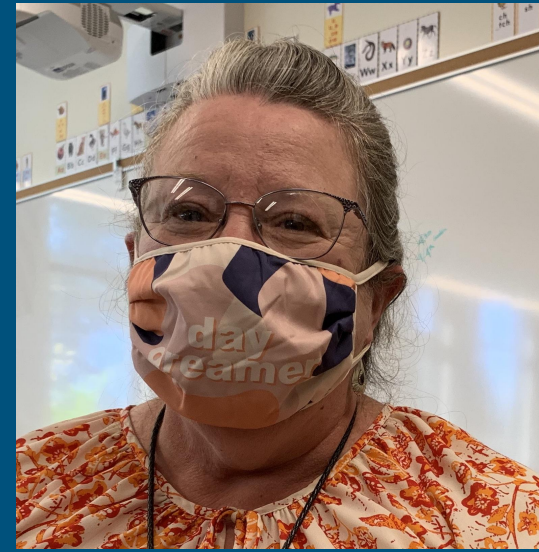

Wearing a Mask at Elmira

Keeping Everyone Safe

Wearing a mask at school is required and is important to keep students, staff, families and yourselves safe.

Everyone at school will be wearing a face mask.

If you do not have a mask, the school will give you one to wear while you are at school.

Try to keep your hands off your mask. If your mask gets wet or dirty, ask your teacher for a fresh mask.

PLEASE STAY 6FT APART

Even when you are wearing your face covering, you will need to stay six feet away from teachers and friends.

It is important to wear your mask on the bus, in the hallways, using the restroom and at recess.