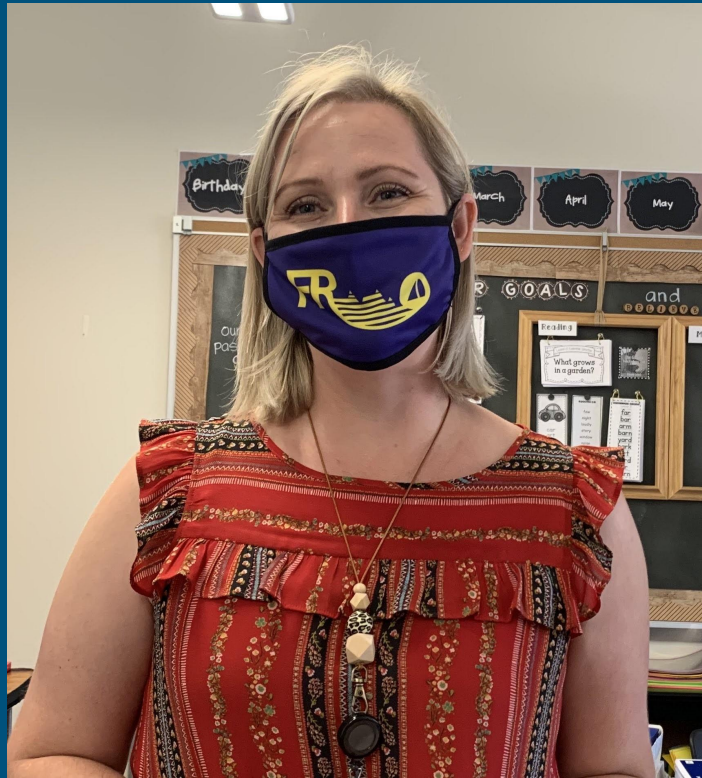

Wearing a Mask at Elmira

Keeping Everyone Safe

Wearing a mask at school is required and is important to keep students, staff, families and yourselves safe.

Everyone at school will be wearing a face mask.

If you do not have a mask, the school will give you one to wear while you are at school.

Try to keep your hands off your mask. If your mask gets wet or dirty, ask your teacher for a fresh mask.

PLEASE STAY 6FT APART