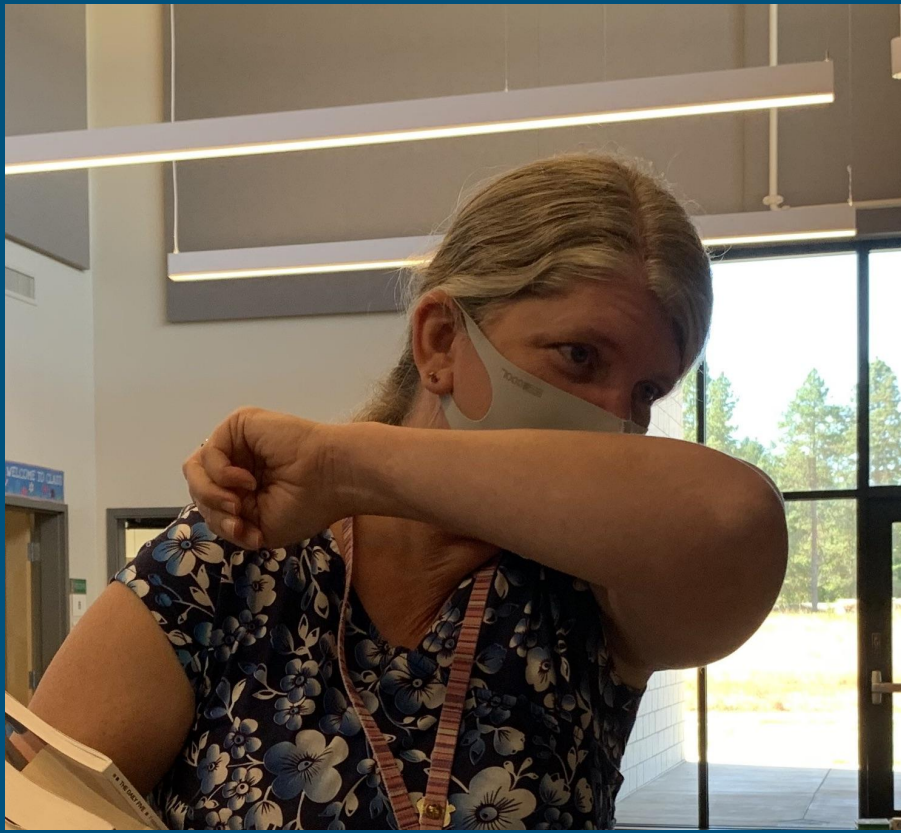

If you need to sneeze or cough, leave your mask on. Throw any tissues in the garbage. Please wash your hands or use hand sanitizer after.