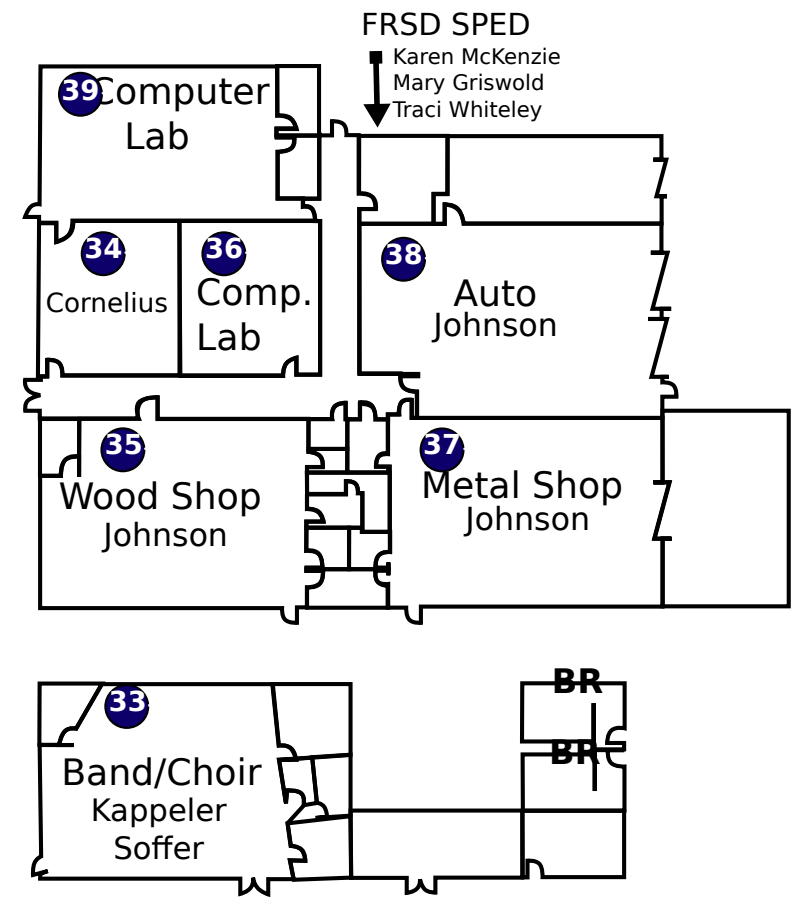

# Elmira High School

2016-17  
Go Falcons!

Facilities

Restrooms

FRSD SPED  
Karen McKenzie  
Mary Griswold  
Traci Whiteley