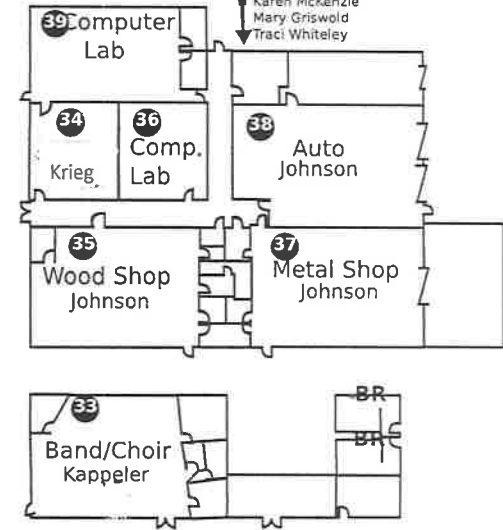

Elmira High School

Go Falcons!

2018-19

FRSD SPED
Karen McKenzie
Mary Griswold
Traci Whiteley

Facilities

Restrooms

Counseling Center

Angela Baker
Brittany McMillan
Robin Vincent
Jon Guldager

Media Center

Aux. Gym

Gym Lee

Girls Locker

Boys Locker

Study Hall

Learning Center

Home Ec 2 Marquess 1