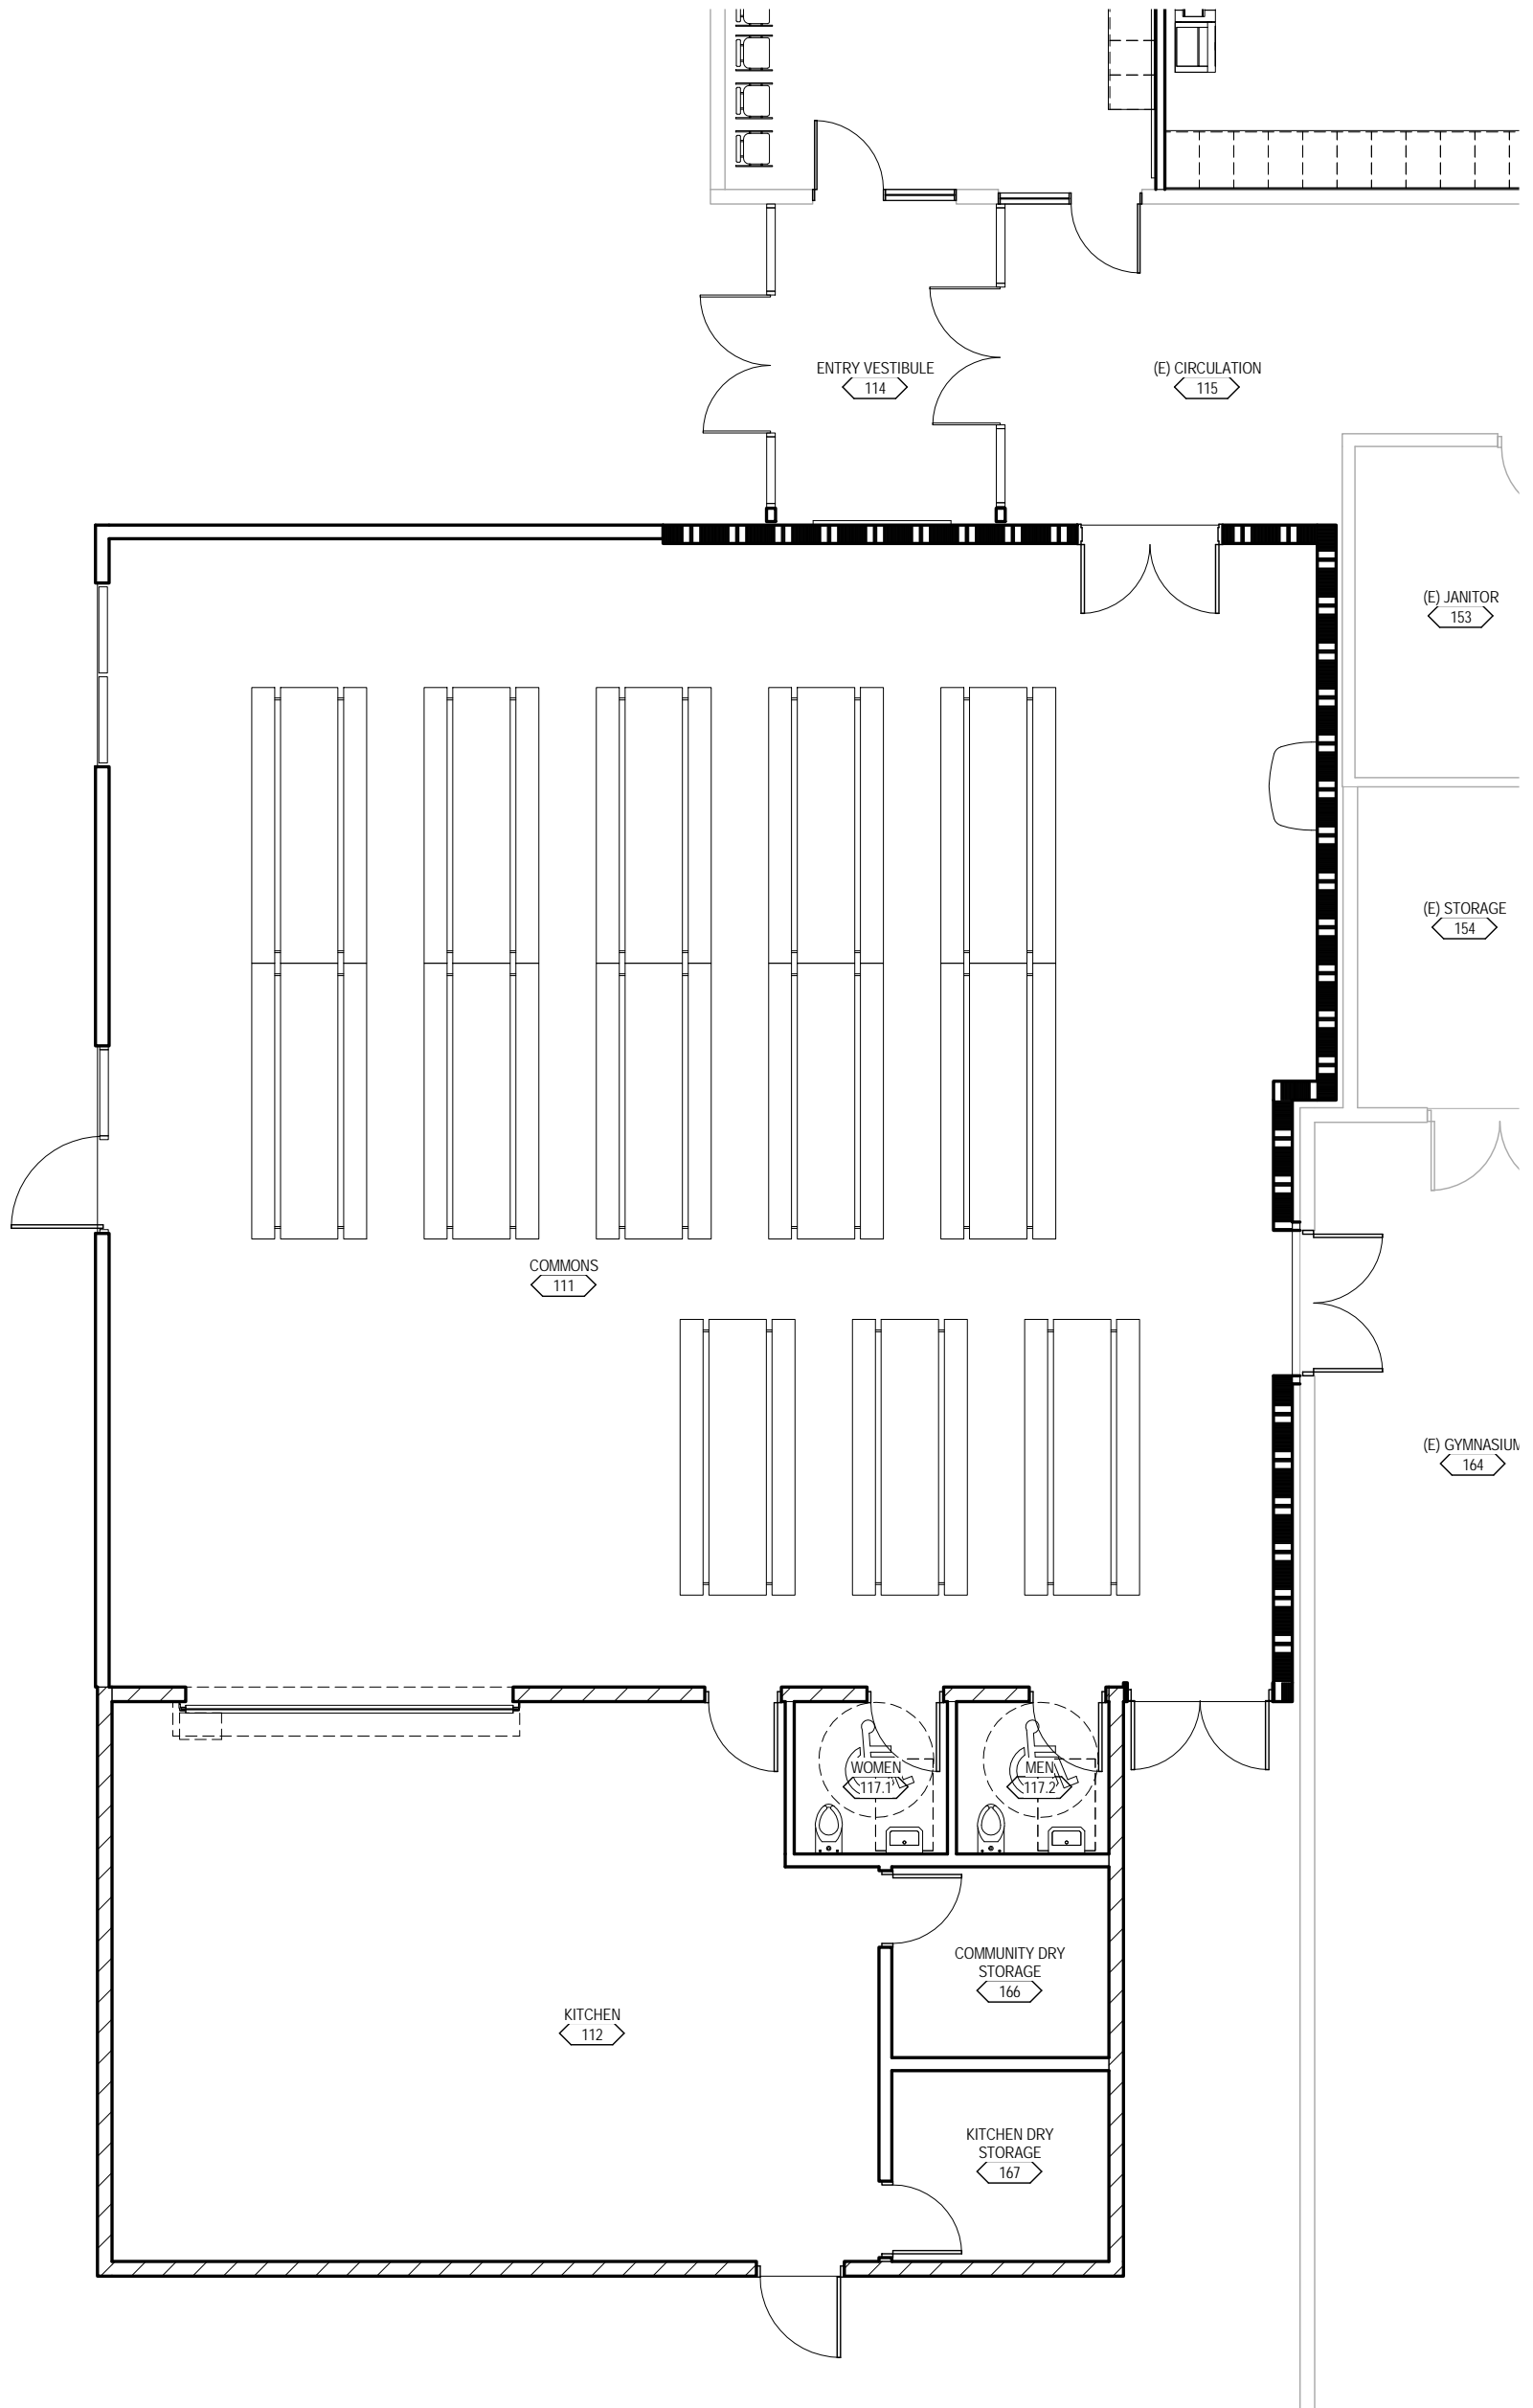

2/4/2015 12:41:48 PM

2/4/2015 12:42:00 PM

DESIGN DEVELOPMENT
LAYOUTS

DD1.5 DD - ADMINISTRATION LAYOUT VENETA ELEMENTARY SCHOOL

DD1.5
74-13107-20
Issue Date