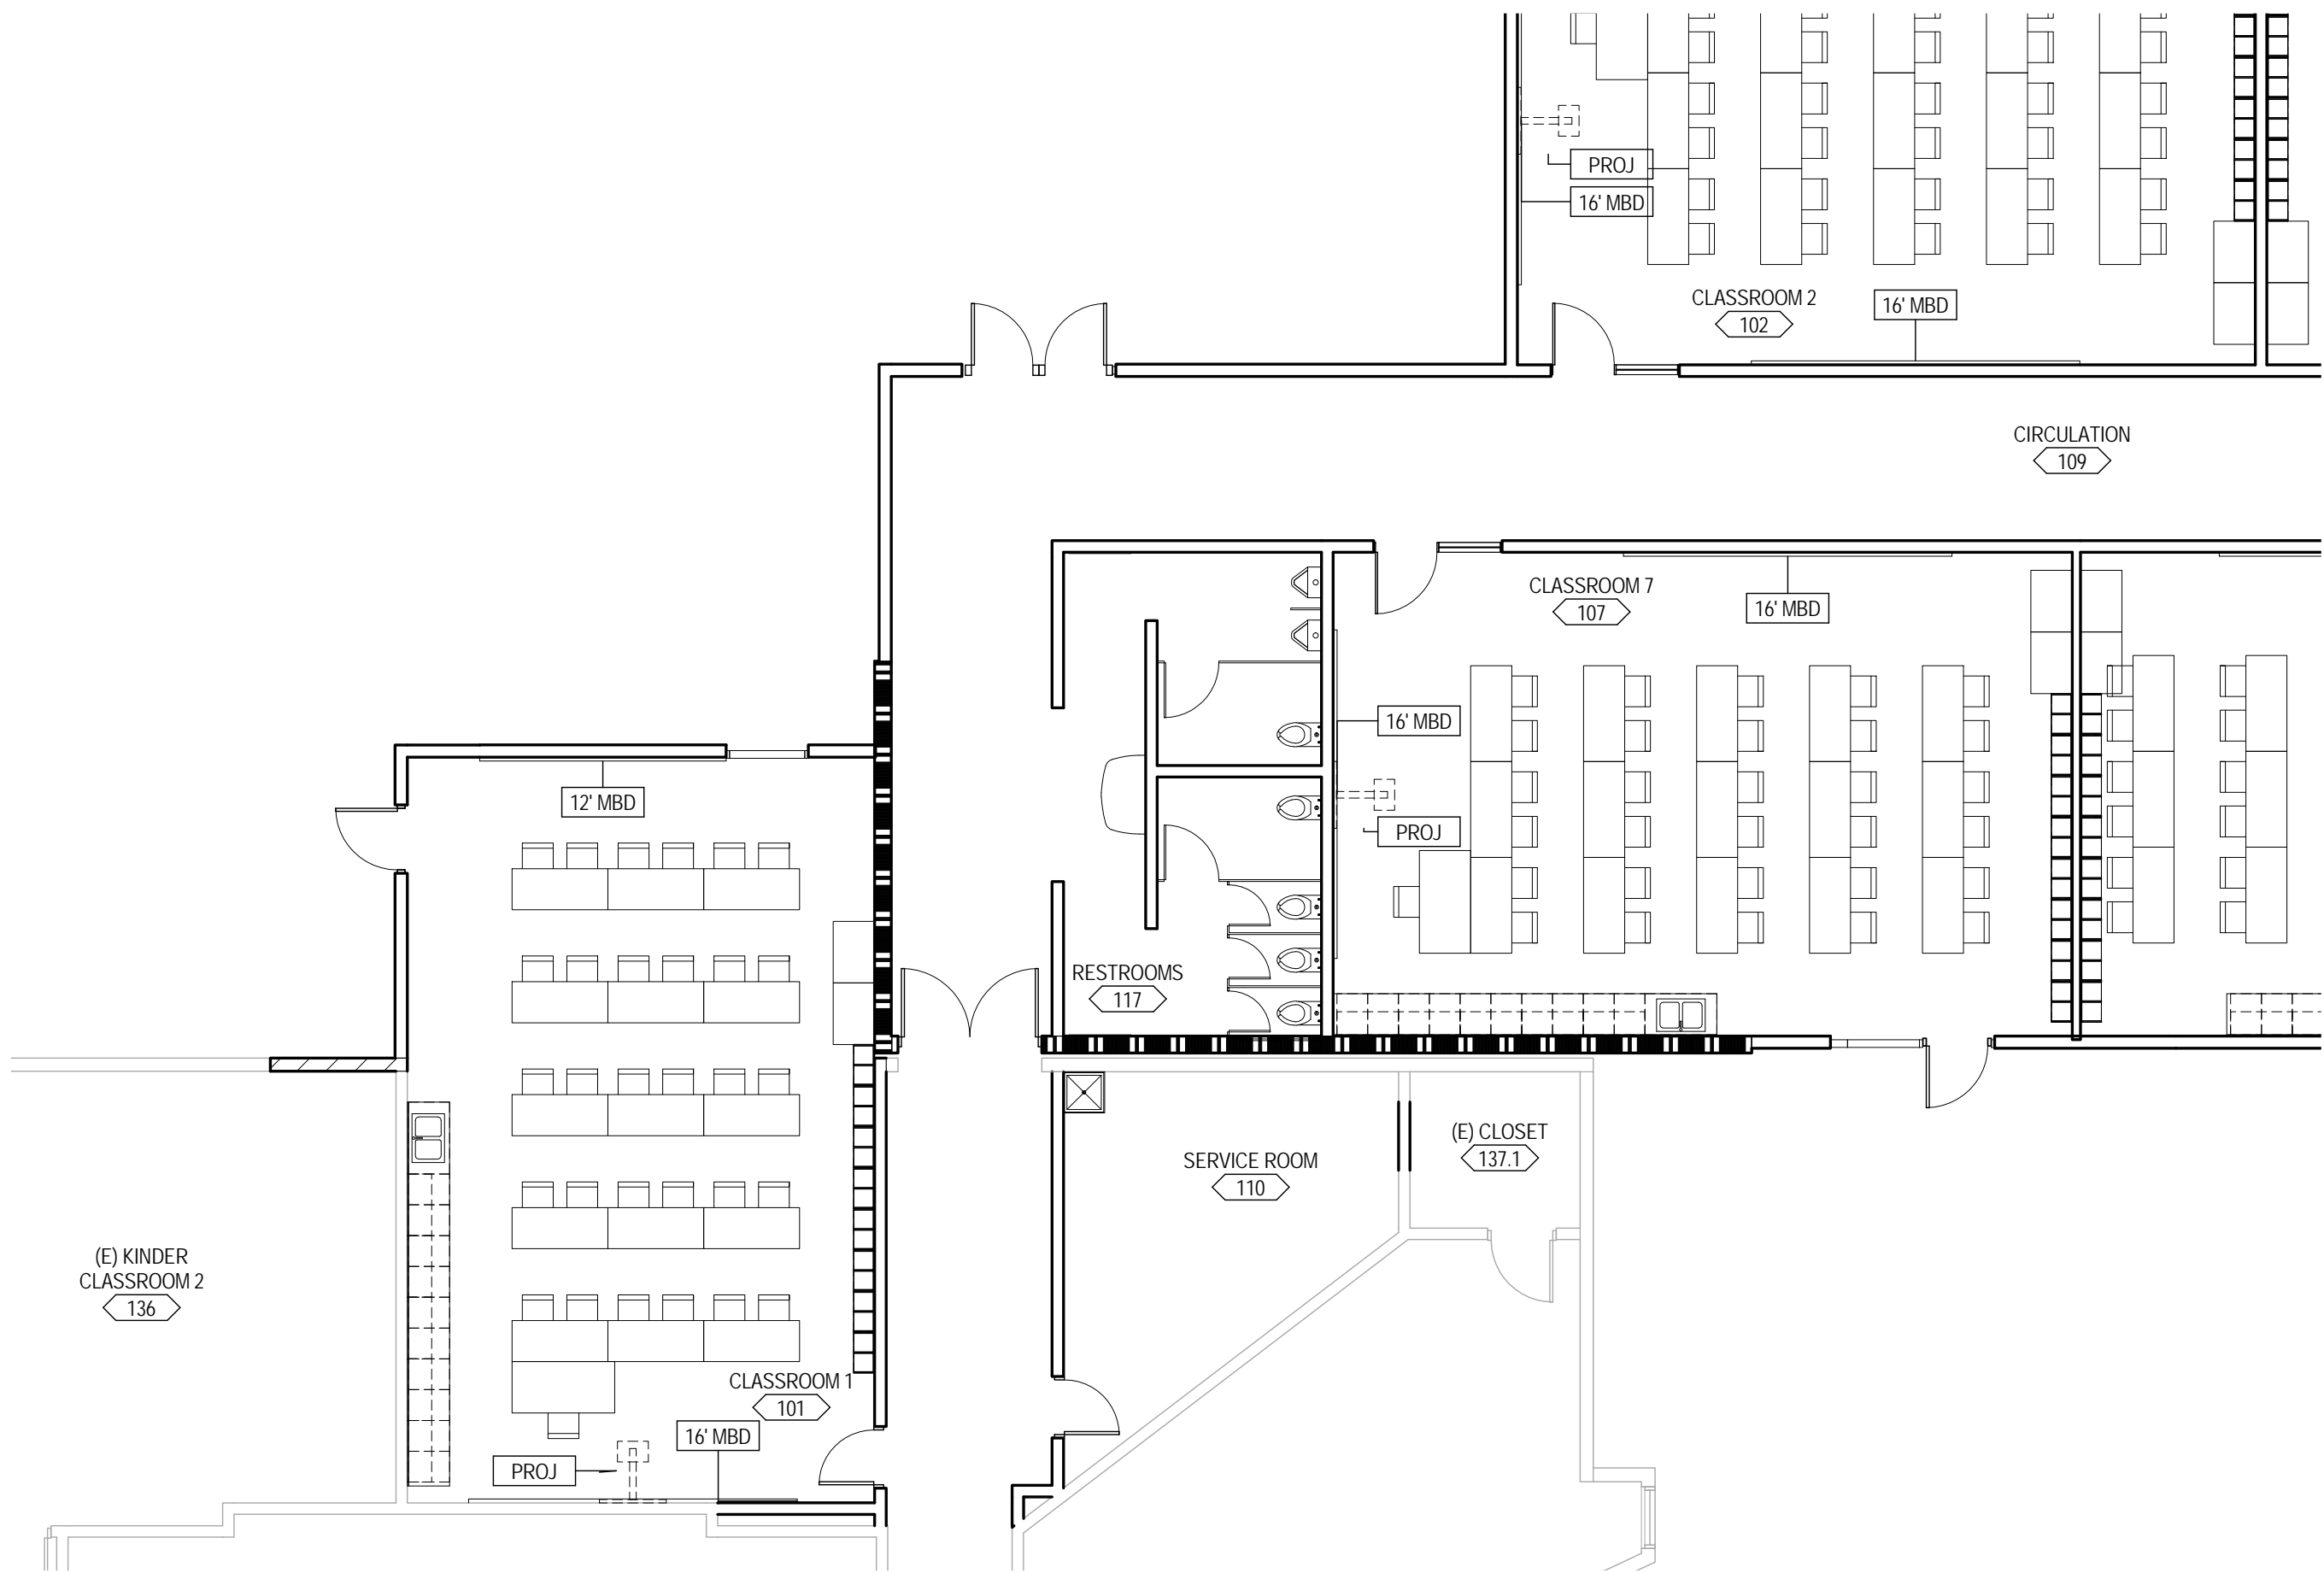

2/4/2015 12:41:48 PM

2/4/2015 12:42:00 PM

DESIGN DEVELOPMENT
LAYOUTS

DD1.5 DD - ADMINISTRATION LAYOUT VENETA ELEMENTARY SCHOOL

DD1.5
74-13107-20
Issue Date