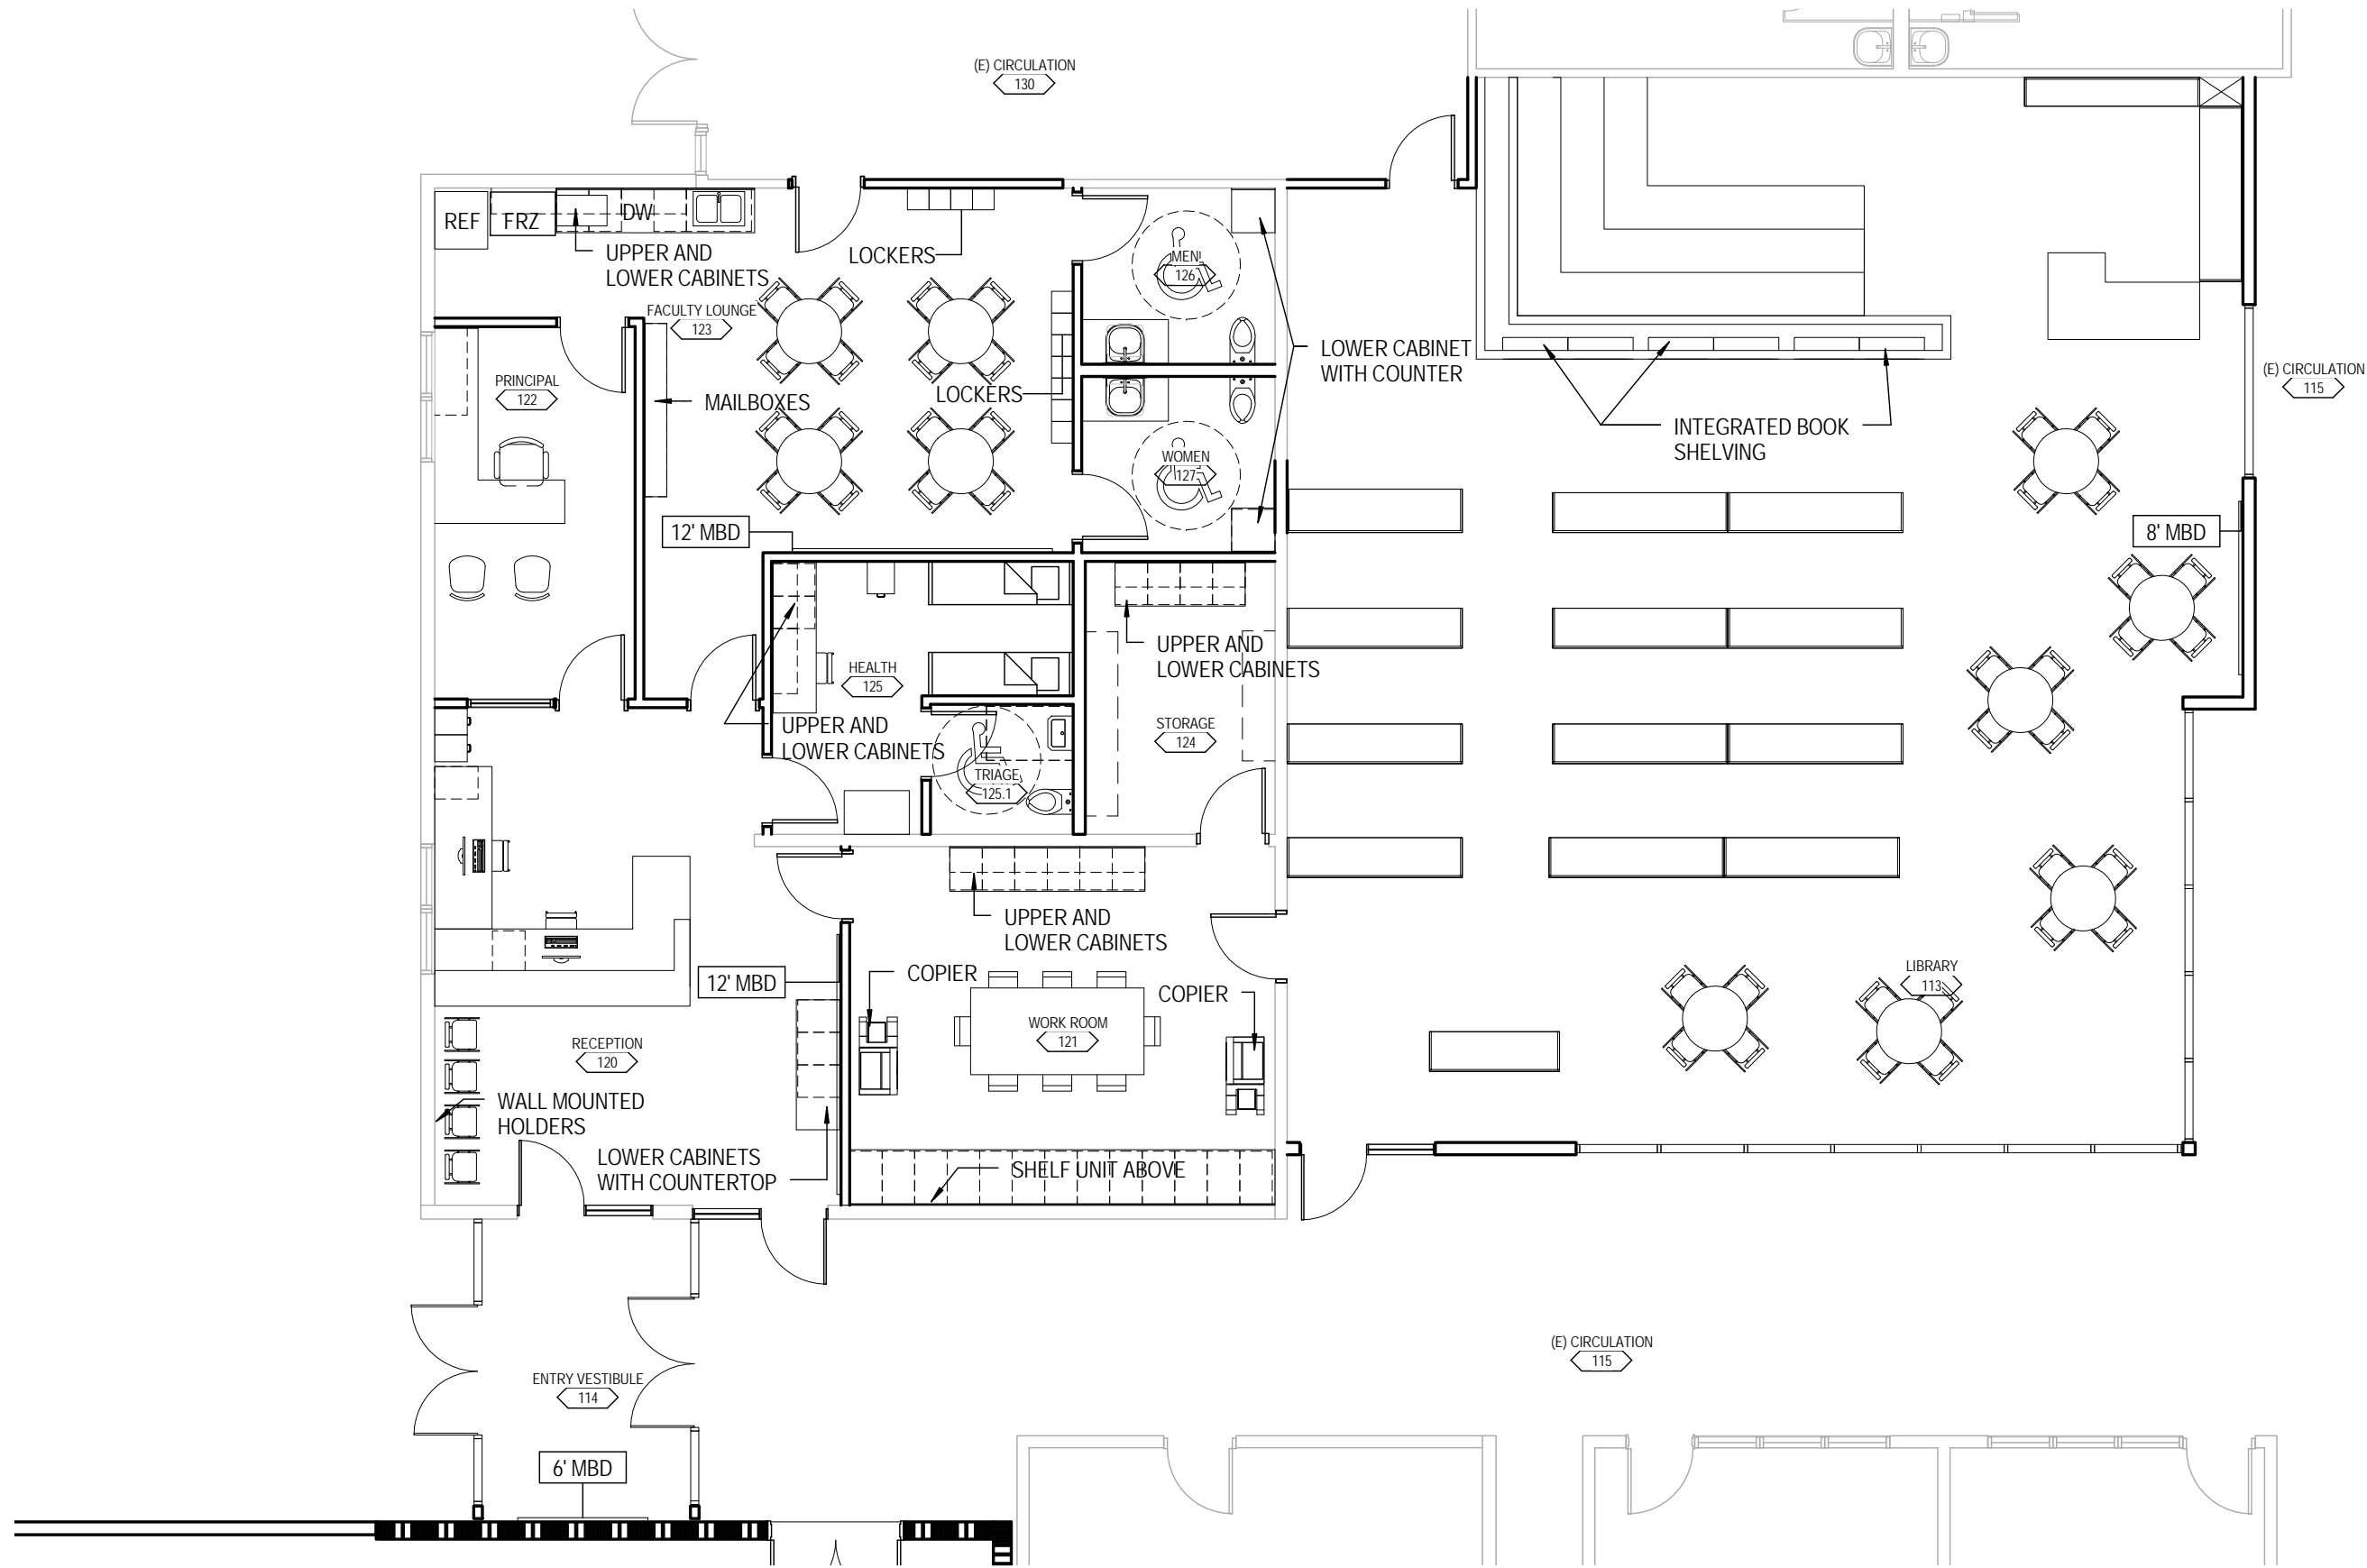

2/4/2015 12:41:48 PM

2/4/2015 12:42:00 PM

DESIGN DEVELOPMENT
LAYOUTS

DD1.5 DD - ADMINISTRATION LAYOUT VENETA ELEMENTARY SCHOOL

DD1.5
74-13107-20
Issue Date