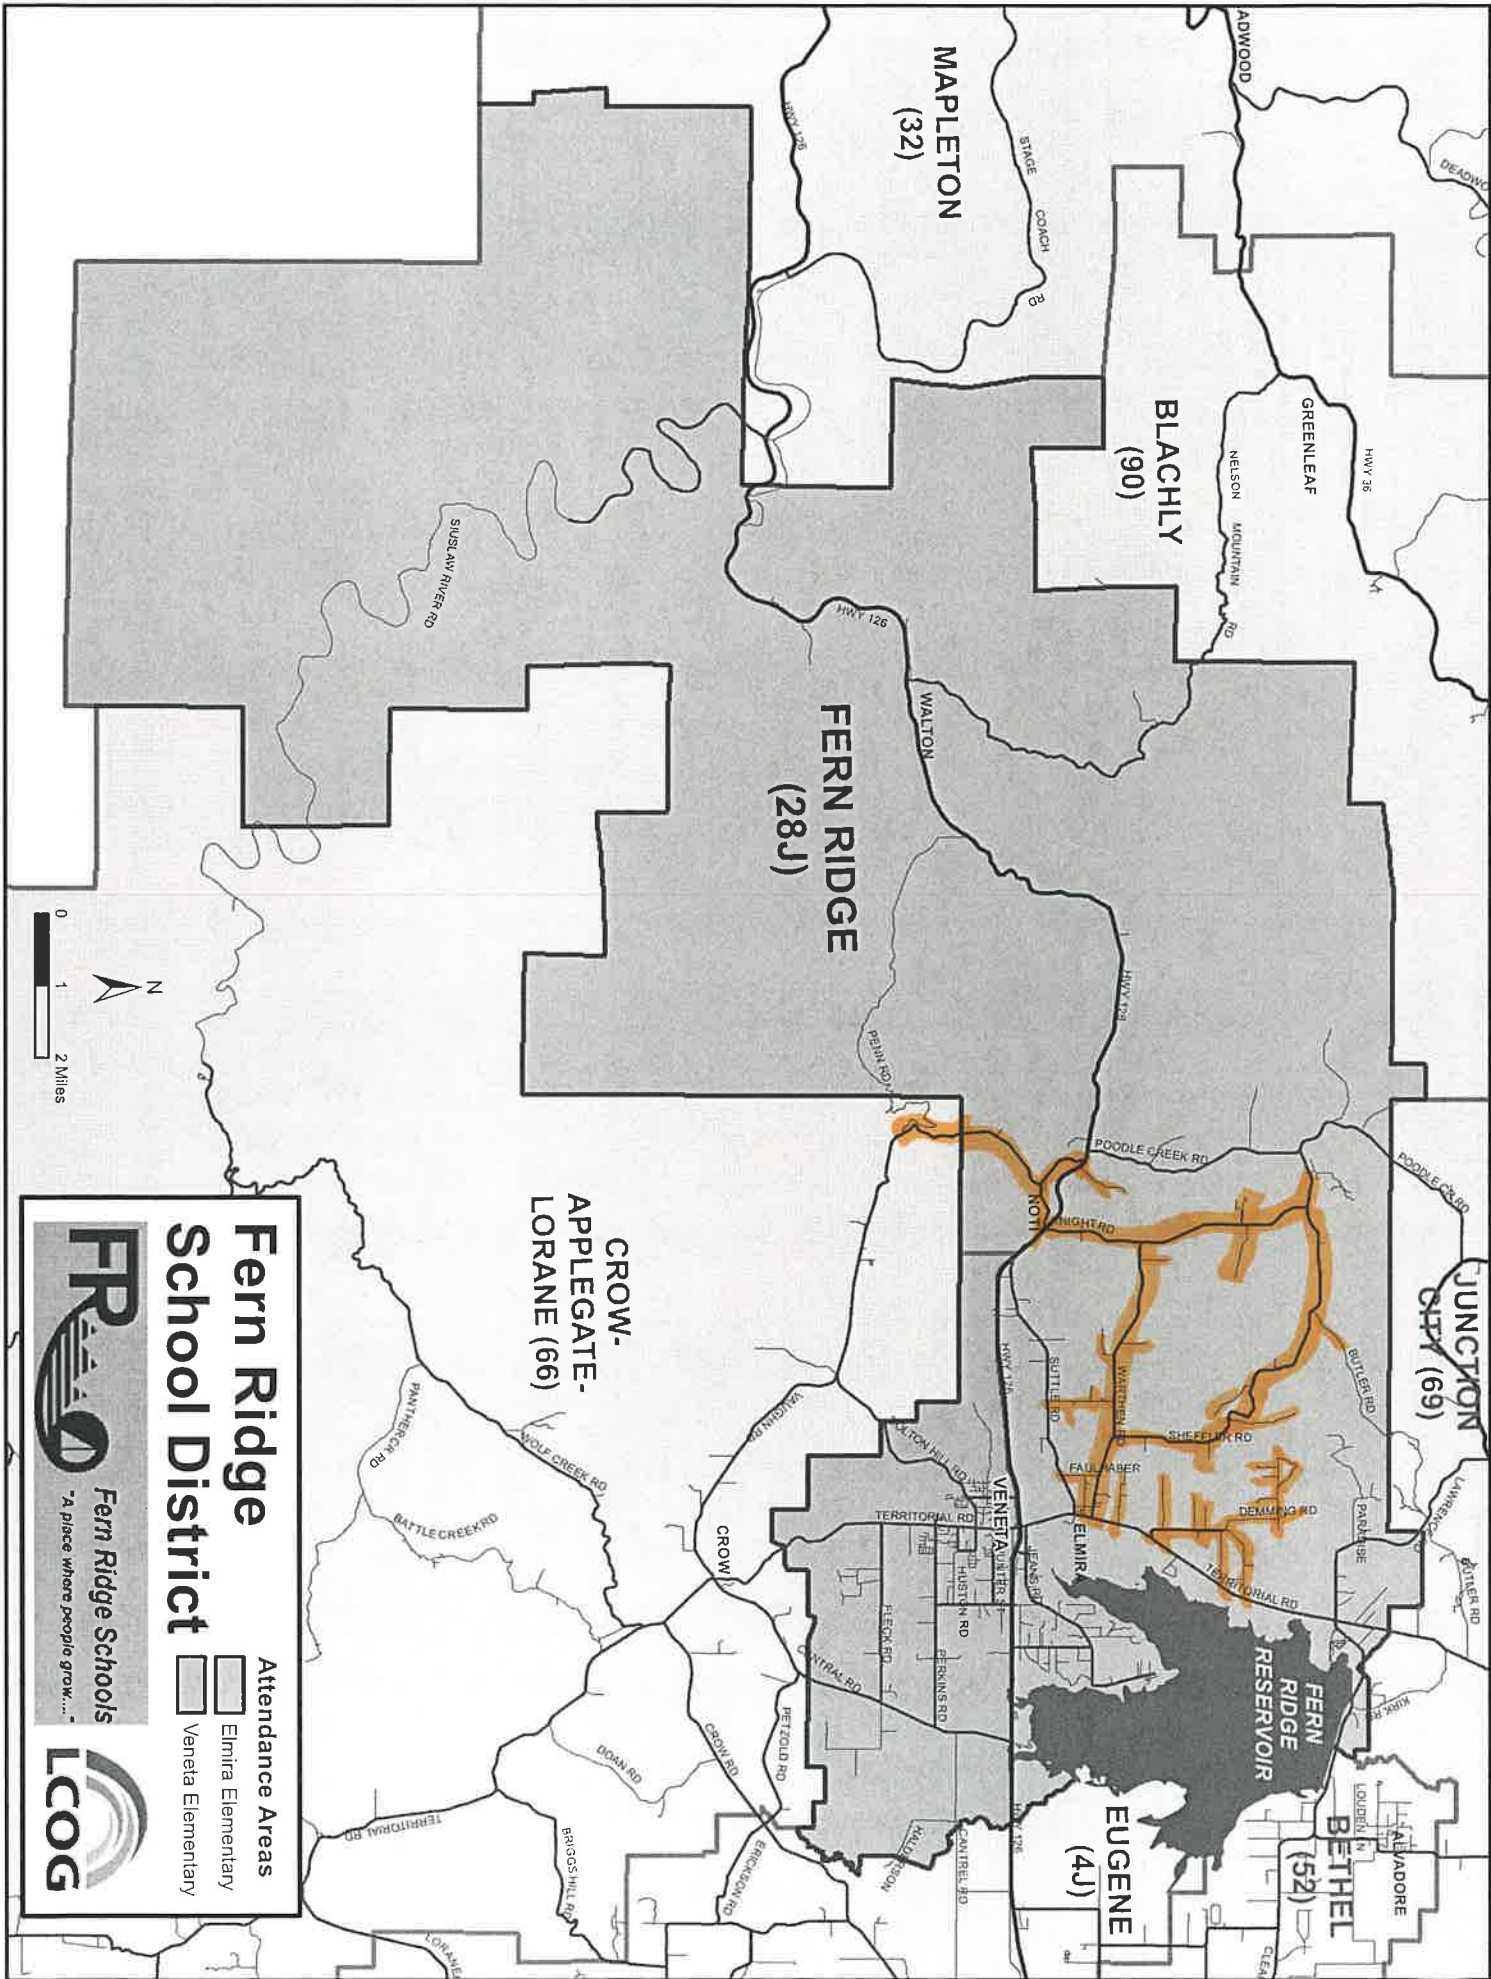

ROUTE/BUS 1 A DAY	ROUTE/BUS 2 CONT. A DAY	ROUTE/BUS 4 A DAY	ROUTE/BUS 6 A DAY	ROUTE/BUS 7 A DAY
Hwy 126 (west)	Falcon	5th	E. Hunter	Pick up Noti Loop
Noti Loop	Cider Press	6th	Amber	Knight
Fir	Fir Grove	7th	Natalie	Rosberg
Hale	Bridgeway	8th	Ruby Jean	Green Creek
Torrence		Bolton Hill	Pine	Sheffler
Hayes		Spare	Llama	Butler
Penn		Strike	Crystal	Baker
Nelson Mountain	ROUTE/BUS 3 A DAY	Kingpin	Corky	Burgundy
Vaughn		Greenbrier	Lindsey	Sailview
Glaze		Meadowdale	Baker	Reinche Ridge
Joshua		Cheney	Fern Meadows	Willow
Boettger		Hawk View	Laro	Christian
		9th	Westwood	Pulone
		10th	Eastwood	Raze
		Sertic	Christopher	
ROUTE/BUS 2 A DAY		Oaks Orchard	S. Huston	
Horn	Parkside		Cochran	
Tralee	Dawn	ROUTE/BUS 5 A DAY	Dahlin	
Jefferson	Forrest	Demming	E. Bolton	
Myrtle	Sherwood	Oak	Melanie	
Pine	Nottingham	Tree	Mabel	
Sprague	Aspen Ridge	Arnold	Josee	
Faulhaber	Dogwood	Lamb	Tidball	
Warthen	Terra	W. Demming	Heavenly	
Fields	W. Hunter	Daisy	Trinity	
Evers	McCutcheon	Power	Oak Island	
Sky	Dunham	Valley Vista	Crosswood	
Sven	Oregon Circle	Demming Ridge	Longwood	
Lois	Woodland	Goldie	Erdman	
Emory		Killian	Jake	
Forest View		Leslie	Woodberry	
Fountain		Artchtree	Applegate Court	
		Trillium		
		Tripp		

# CITY OF VENETA MAP

**City of Veneta**  
Lane County, Oregon  
Population: 4,690  
Elevation: 415

**City Limits**

- City Hall, Courthouse, Sheriff's Substation
- City Pool
- City of Veneta Public Works
- Fern Ridge Library
- Lane County Fire District #1
- Oregon Department of Forestry
- Veneta Elementary School
- Post Office

Updated 9/19/16

**Fern Ridge School District**

**Fern Ridge Schools**  
 "A place where people grow..."

**LCOG**

**Attendance Areas**

- Elmira Elementary
- Veneta Elementary

# FERN RIDGE (28J)

CROW-  
APPLEGATE-

STAY (69)

FERN  
RIDGE  
RESERVE