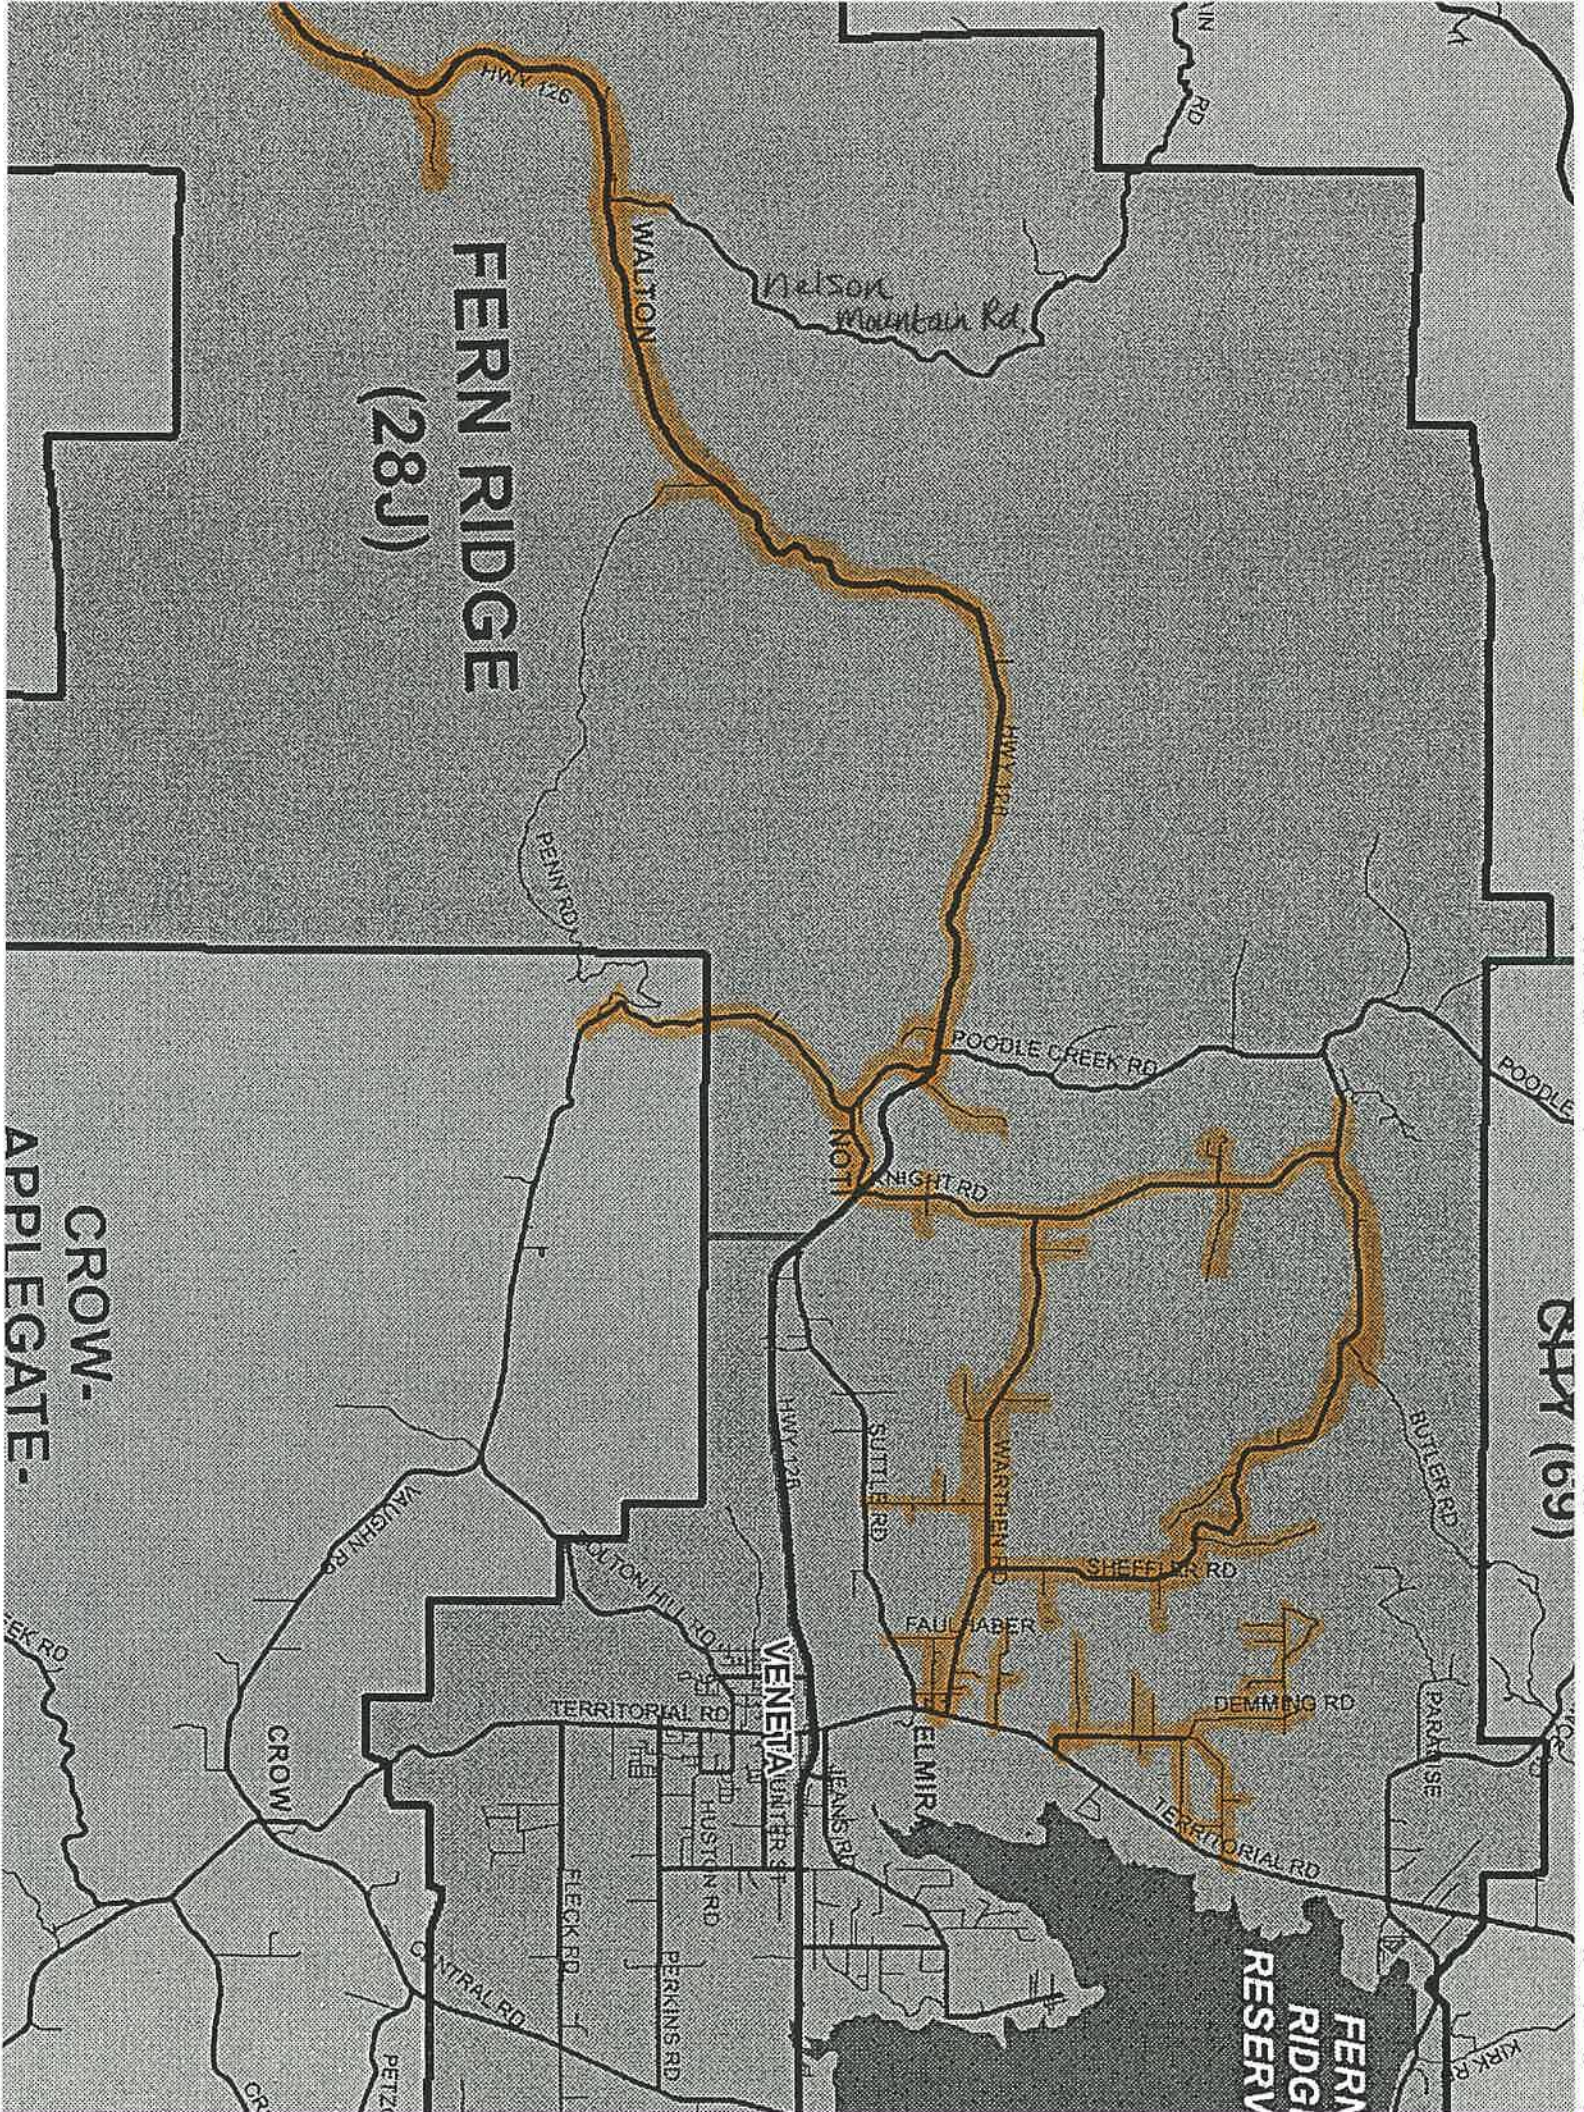

ROUTE/BUS 1 A DAY	ROUTE/BUS 2 CONT. A DAY	ROUTE/BUS 4 A DAY	ROUTE/BUS 6 A DAY	ROUTE/BUS 7 A DAY
Hwy 126 (west)	Falcon	5th	E. Hunter	Pick up Noti Loop
Noti Loop	Cider Press	6th	Amber	Knight
Fir	Fir Grove	7th	Natalie	Rosberg
Hale	Bridgeway	8th	Ruby Jean	Green Creek
Torrence		Bolton Hill	Pine	Sheffler
Hayes		Spare	Llama	Butler
Penn		Strike	Crystal	Baker
Nelson Mountain	ROUTE/BUS 3 A DAY	Kingpin	Corky	Burgundy
Vaughn		Greenbrier	Lindsey	Sailview
Glaze		Meadowdale	Baker	Reinche Ridge
Joshua		Cheney	Fern Meadows	Willow
Boettger		Hawk View	Laro	Christian
		9th	Westwood	Pulone
		10th	Eastwood	Raze
		Sertic	Christopher	
ROUTE/BUS 2 A DAY		Oaks Orchard	S. Huston	
Horn	Parkside		Cochran	
Tralee	Dawn	ROUTE/BUS 5 A DAY	Dahlin	
Jefferson	Forrest	Demming	E. Bolton	
Myrtle	Sherwood	Oak	Melanie	
Pine	Nottingham	Tree	Mabel	
Sprague	Aspen Ridge	Arnold	Josee	
Faulhaber	Dogwood	Lamb	Tidball	
Warthen	Terra	W. Demming	Heavenly	
Fields	W. Hunter	Daisy	Trinity	
Evers	McCutcheon	Power	Oak Island	
Sky	Dunham	Valley Vista	Crosswood	
Sven	Oregon Circle	Demming Ridge	Longwood	
Lois	Woodland	Goldie	Erdman	
Emory		Killian	Jake	
Forest View		Leslie	Woodberry	
Fountain		Artchtree	Applegate Court	
		Trillium		
		Tripp		

# CITY OF VENETA MAP

**City of Veneta**  
Lane County, Oregon  
Population: 4,690  
Elevation: 415

**City Limits**

- City Hall, Courthouse, Sheriff's Substation
- City Pool
- City of Veneta Public Works
- Fern Ridge Library
- Lane County Fire District #1
- Oregon Department of Forestry
- Veneta Elementary School
- Post Office

Updated 9/19/16

**Fern Ridge School District**

**Fern Ridge Schools**  
 "A place where people grow..."

**LCOG**

**Attendance Areas**

- Elmira Elementary
- Veneta Elementary

# FERN RIDGE (28J)

CROW-  
APPLEGATE-

STAY (69)

FERN  
RIDGE  
RESERVE