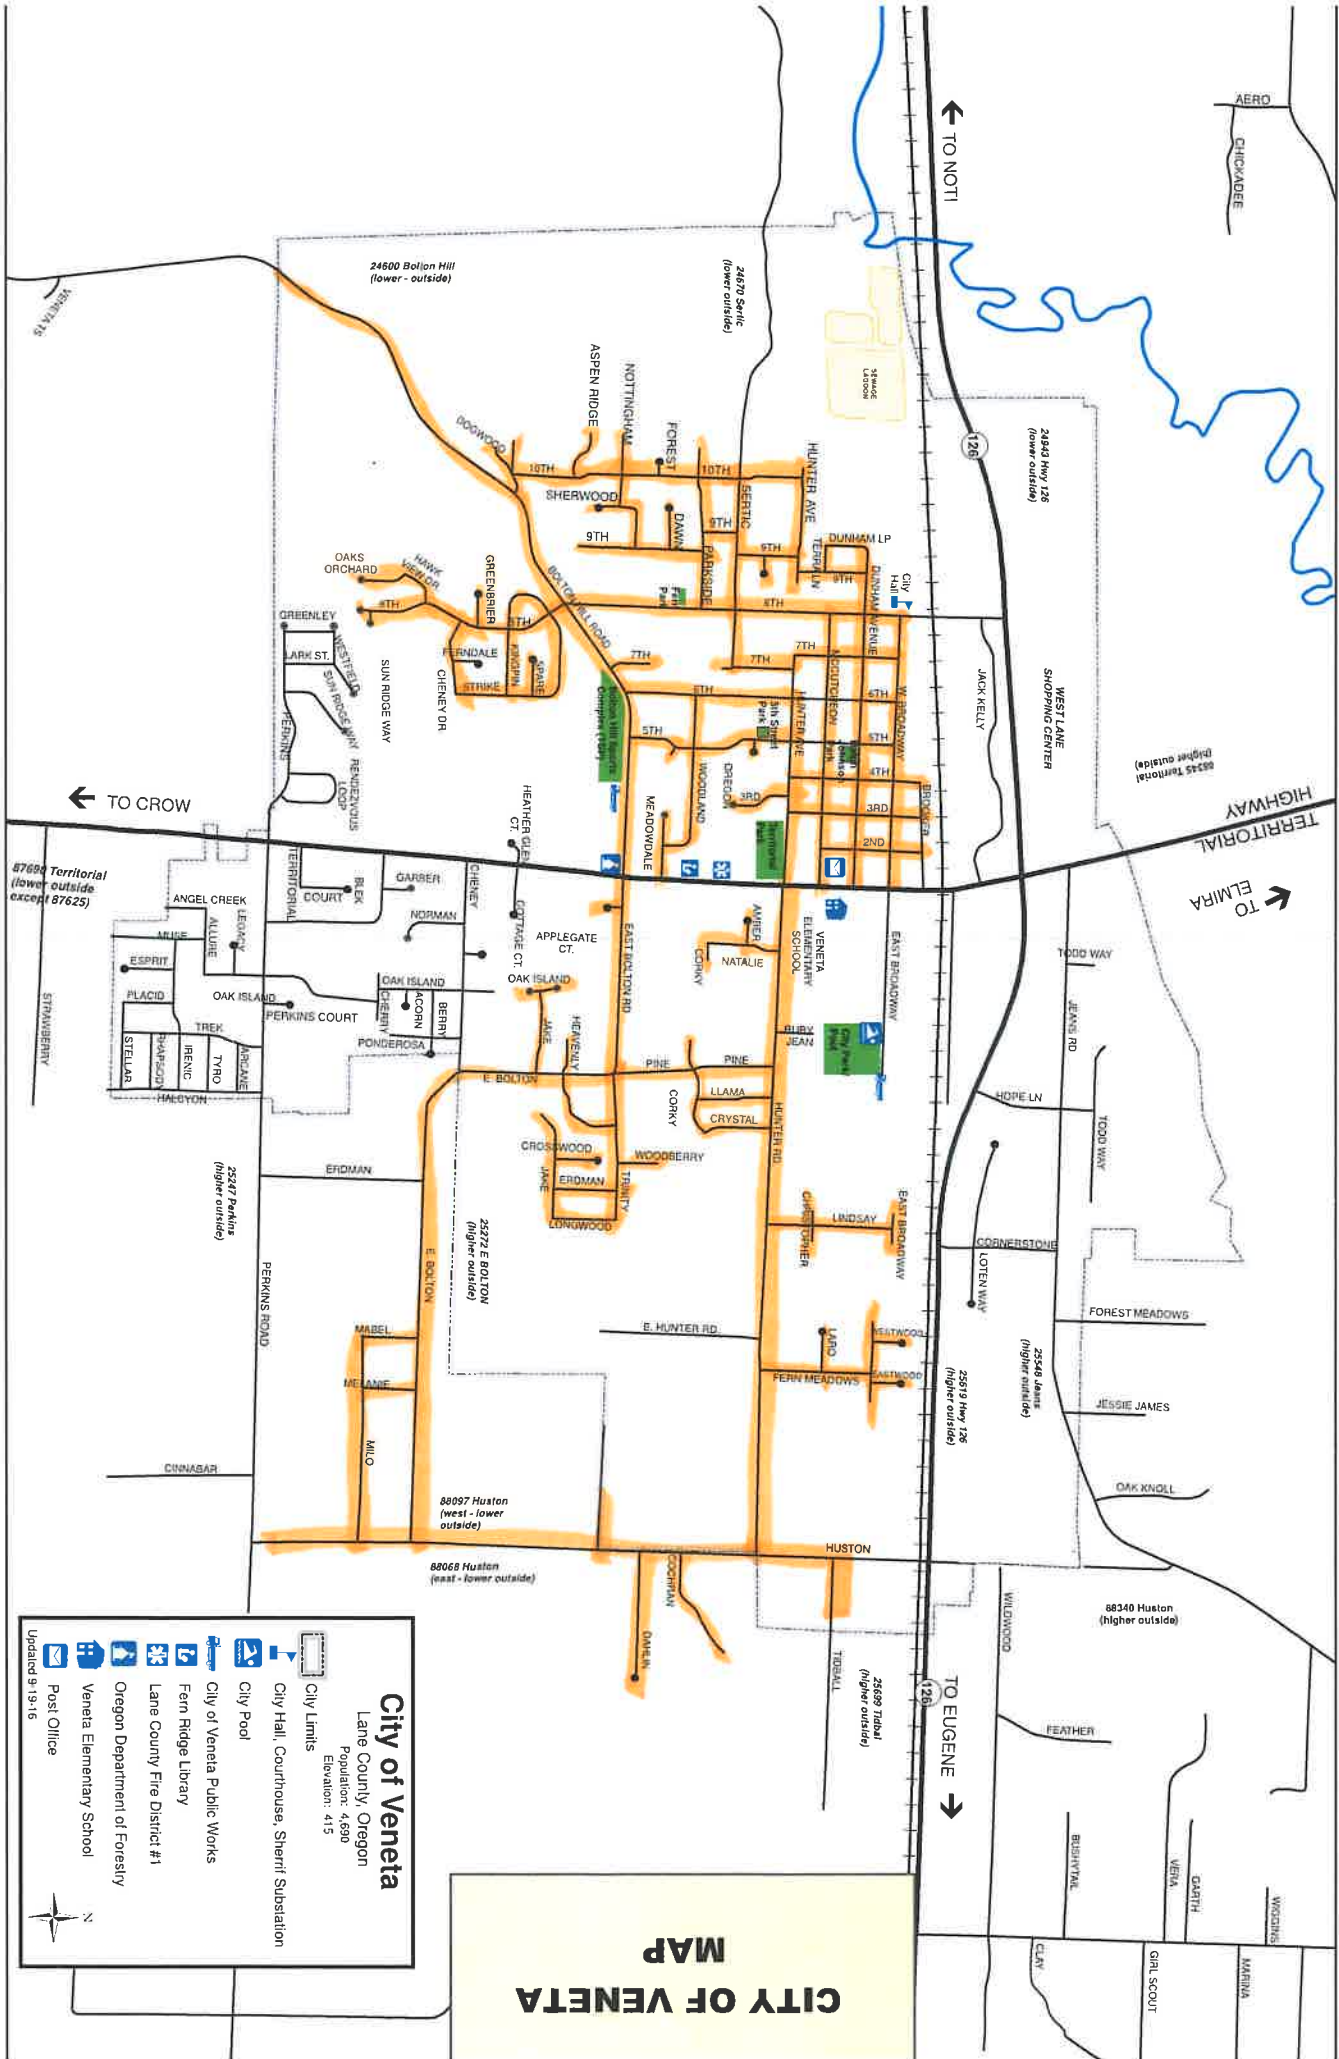

ROUTE/BUS 1 A DAY	ROUTE/BUS 2 CONT. A DAY	ROUTE/BUS 4 A DAY	ROUTE/BUS 6 A DAY	ROUTE/BUS 7 A DAY
Hwy 126 (west)	Falcon	5th	E. Hunter	Pick up Noti Loop
Noti Loop	Cider Press	6th	Amber	Knight
Fir	Fir Grove	7th	Natalie	Rosberg
Hale	Bridgeway	8th	Ruby Jean	Green Creek
Torrence		Bolton Hill	Pine	Sheffler
Hayes		Spare	Llama	Butler
Penn		Strike	Crystal	Baker
Nelson Mountain	ROUTE/BUS 3 A DAY	Kingpin	Corky	Burgundy
Vaughn		Greenbrier	Lindsey	Sailview
Glaze		Meadowdale	Baker	Reinche Ridge
Joshua		Cheney	Fern Meadows	Willow
Boettger		Hawk View	Laro	Christian
		9th	Westwood	Pulone
		10th	Eastwood	Raze
		Sertic	Christopher	
ROUTE/BUS 2 A DAY		Oaks Orchard	S. Huston	
Horn	Parkside		Cochran	
Tralee	Dawn	ROUTE/BUS 5 A DAY	Dahlin	
Jefferson	Forrest	Demming	E. Bolton	
Myrtle	Sherwood	Oak	Melanie	
Pine	Nottingham	Tree	Mabel	
Sprague	Aspen Ridge	Arnold	Josee	
Faulhaber	Dogwood	Lamb	Tidball	
Warthen	Terra	W. Demming	Heavenly	
Fields	W. Hunter	Daisy	Trinity	
Evers	McCutcheon	Power	Oak Island	
Sky	Dunham	Valley Vista	Crosswood	
Sven	Oregon Circle	Demming Ridge	Longwood	
Lois	Woodland	Goldie	Erdman	
Emory		Killian	Jake	
Forest View		Leslie	Woodberry	
Fountain		Artchtree	Applegate Court	
		Trillium		
		Tripp		

# CITY OF VENETA MAP

**City of Veneta**  
Lane County, Oregon  
Population: 4,690  
Elevation: 415

**City Limits**

- City Hall, Courthouse, Sheriff's Substation
- City Pool
- City of Veneta Public Works
- Fern Ridge Library
- Lane County Fire District #1
- Oregon Department of Forestry
- Veneta Elementary School
- Post Office

Updated 9/19/16

**Fern Ridge School District**

**Fern Ridge Schools**  
 "A place where people grow..."

**LCOG**

**Attendance Areas**

- Elmira Elementary
- Veneta Elementary

# FERN RIDGE (28J)

CROW-  
APPLEGATE-

STAY (69)

FERN  
RIDGE  
RESERVE