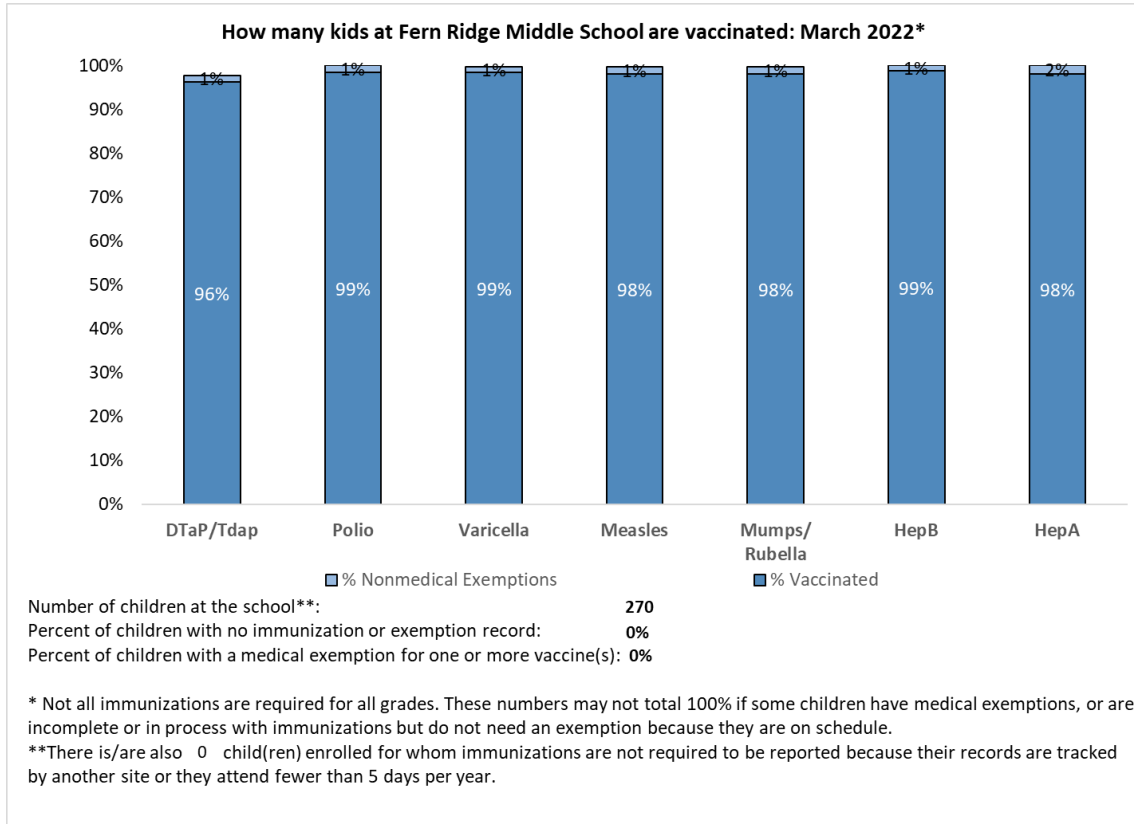

Fern Ridge Middle School Immunization rates 2022-23

Lane County Immunization Rates 2022/23