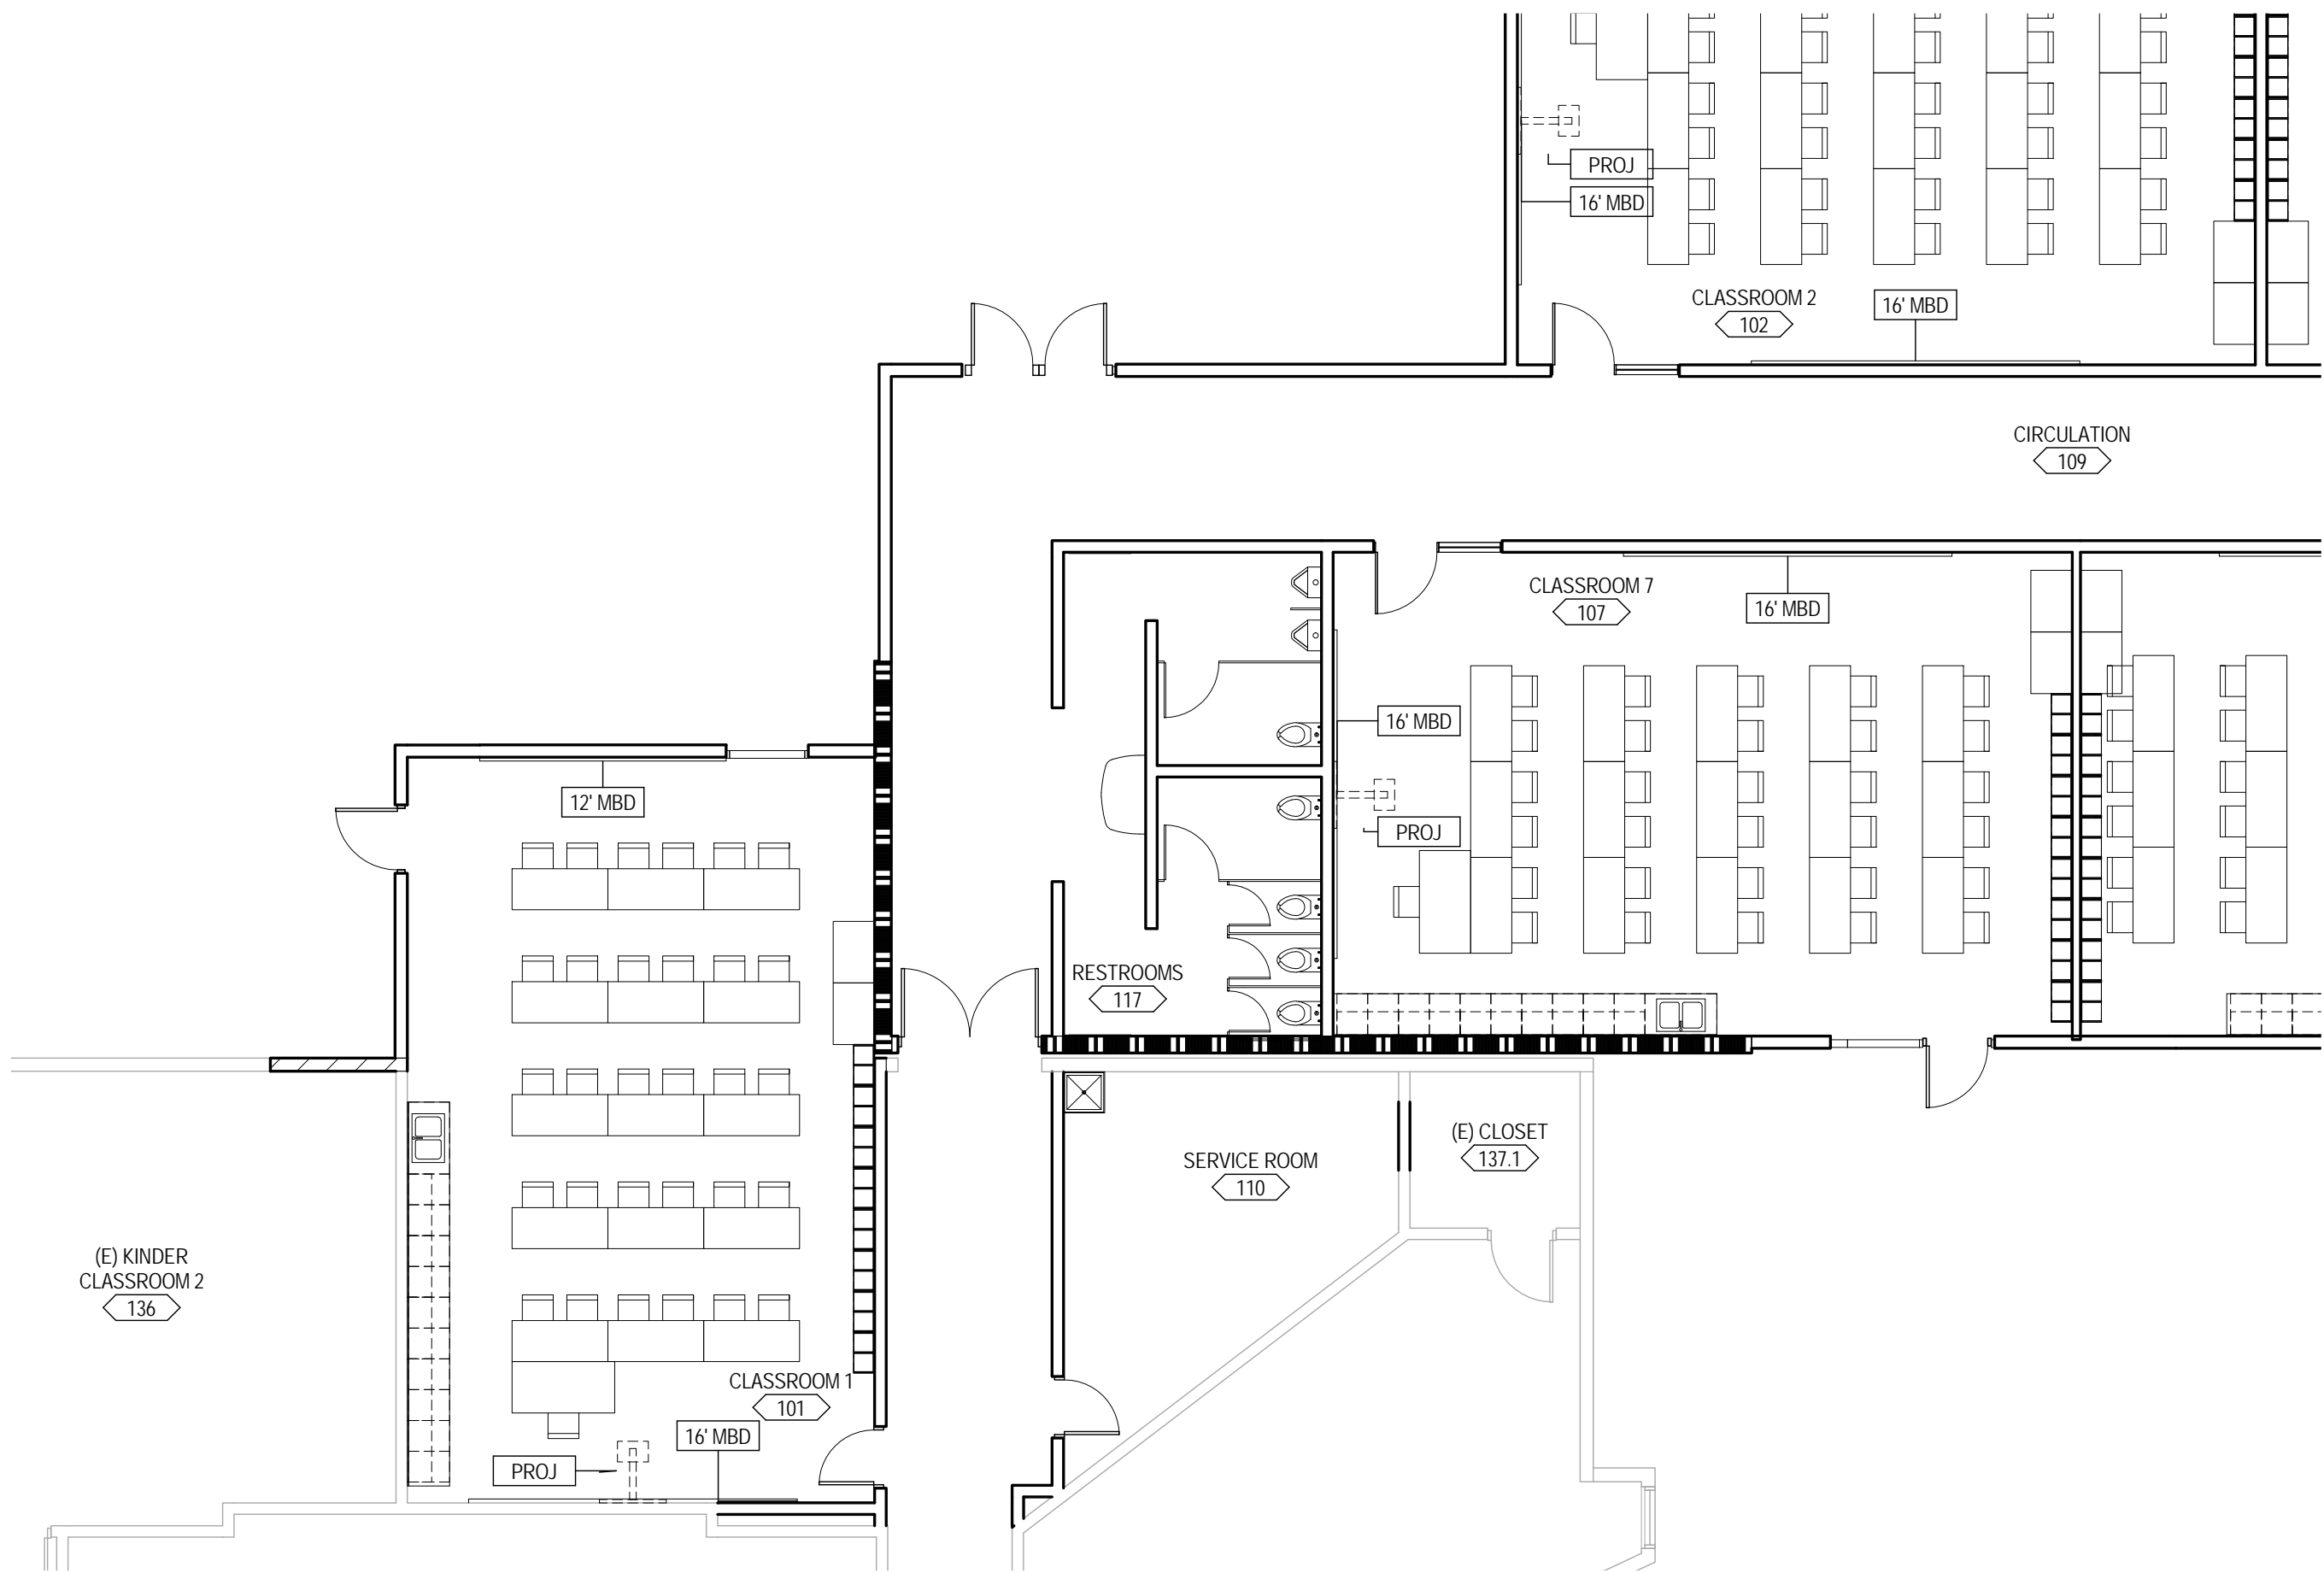

DD - KEY PLAN VENETA ELEMENTARY SCHOOL

DD1.1 74-13107-20 Issue Date

2/4/2015 12:40:57 PM

DD1.2 - CLASSROOM LAYOUT
VENETA ELEMENTARY SCHOOL

DD1.2

74-13107-20
Issue Date

2/4/2015 12:41:48 PM

2/4/2015 12:42:00 PM

DESIGN DEVELOPMENT
LAYOUTS

DD1.5 DD - ADMINISTRATION LAYOUT VENETA ELEMENTARY SCHOOL

DD1.5
74-13107-20
Issue Date