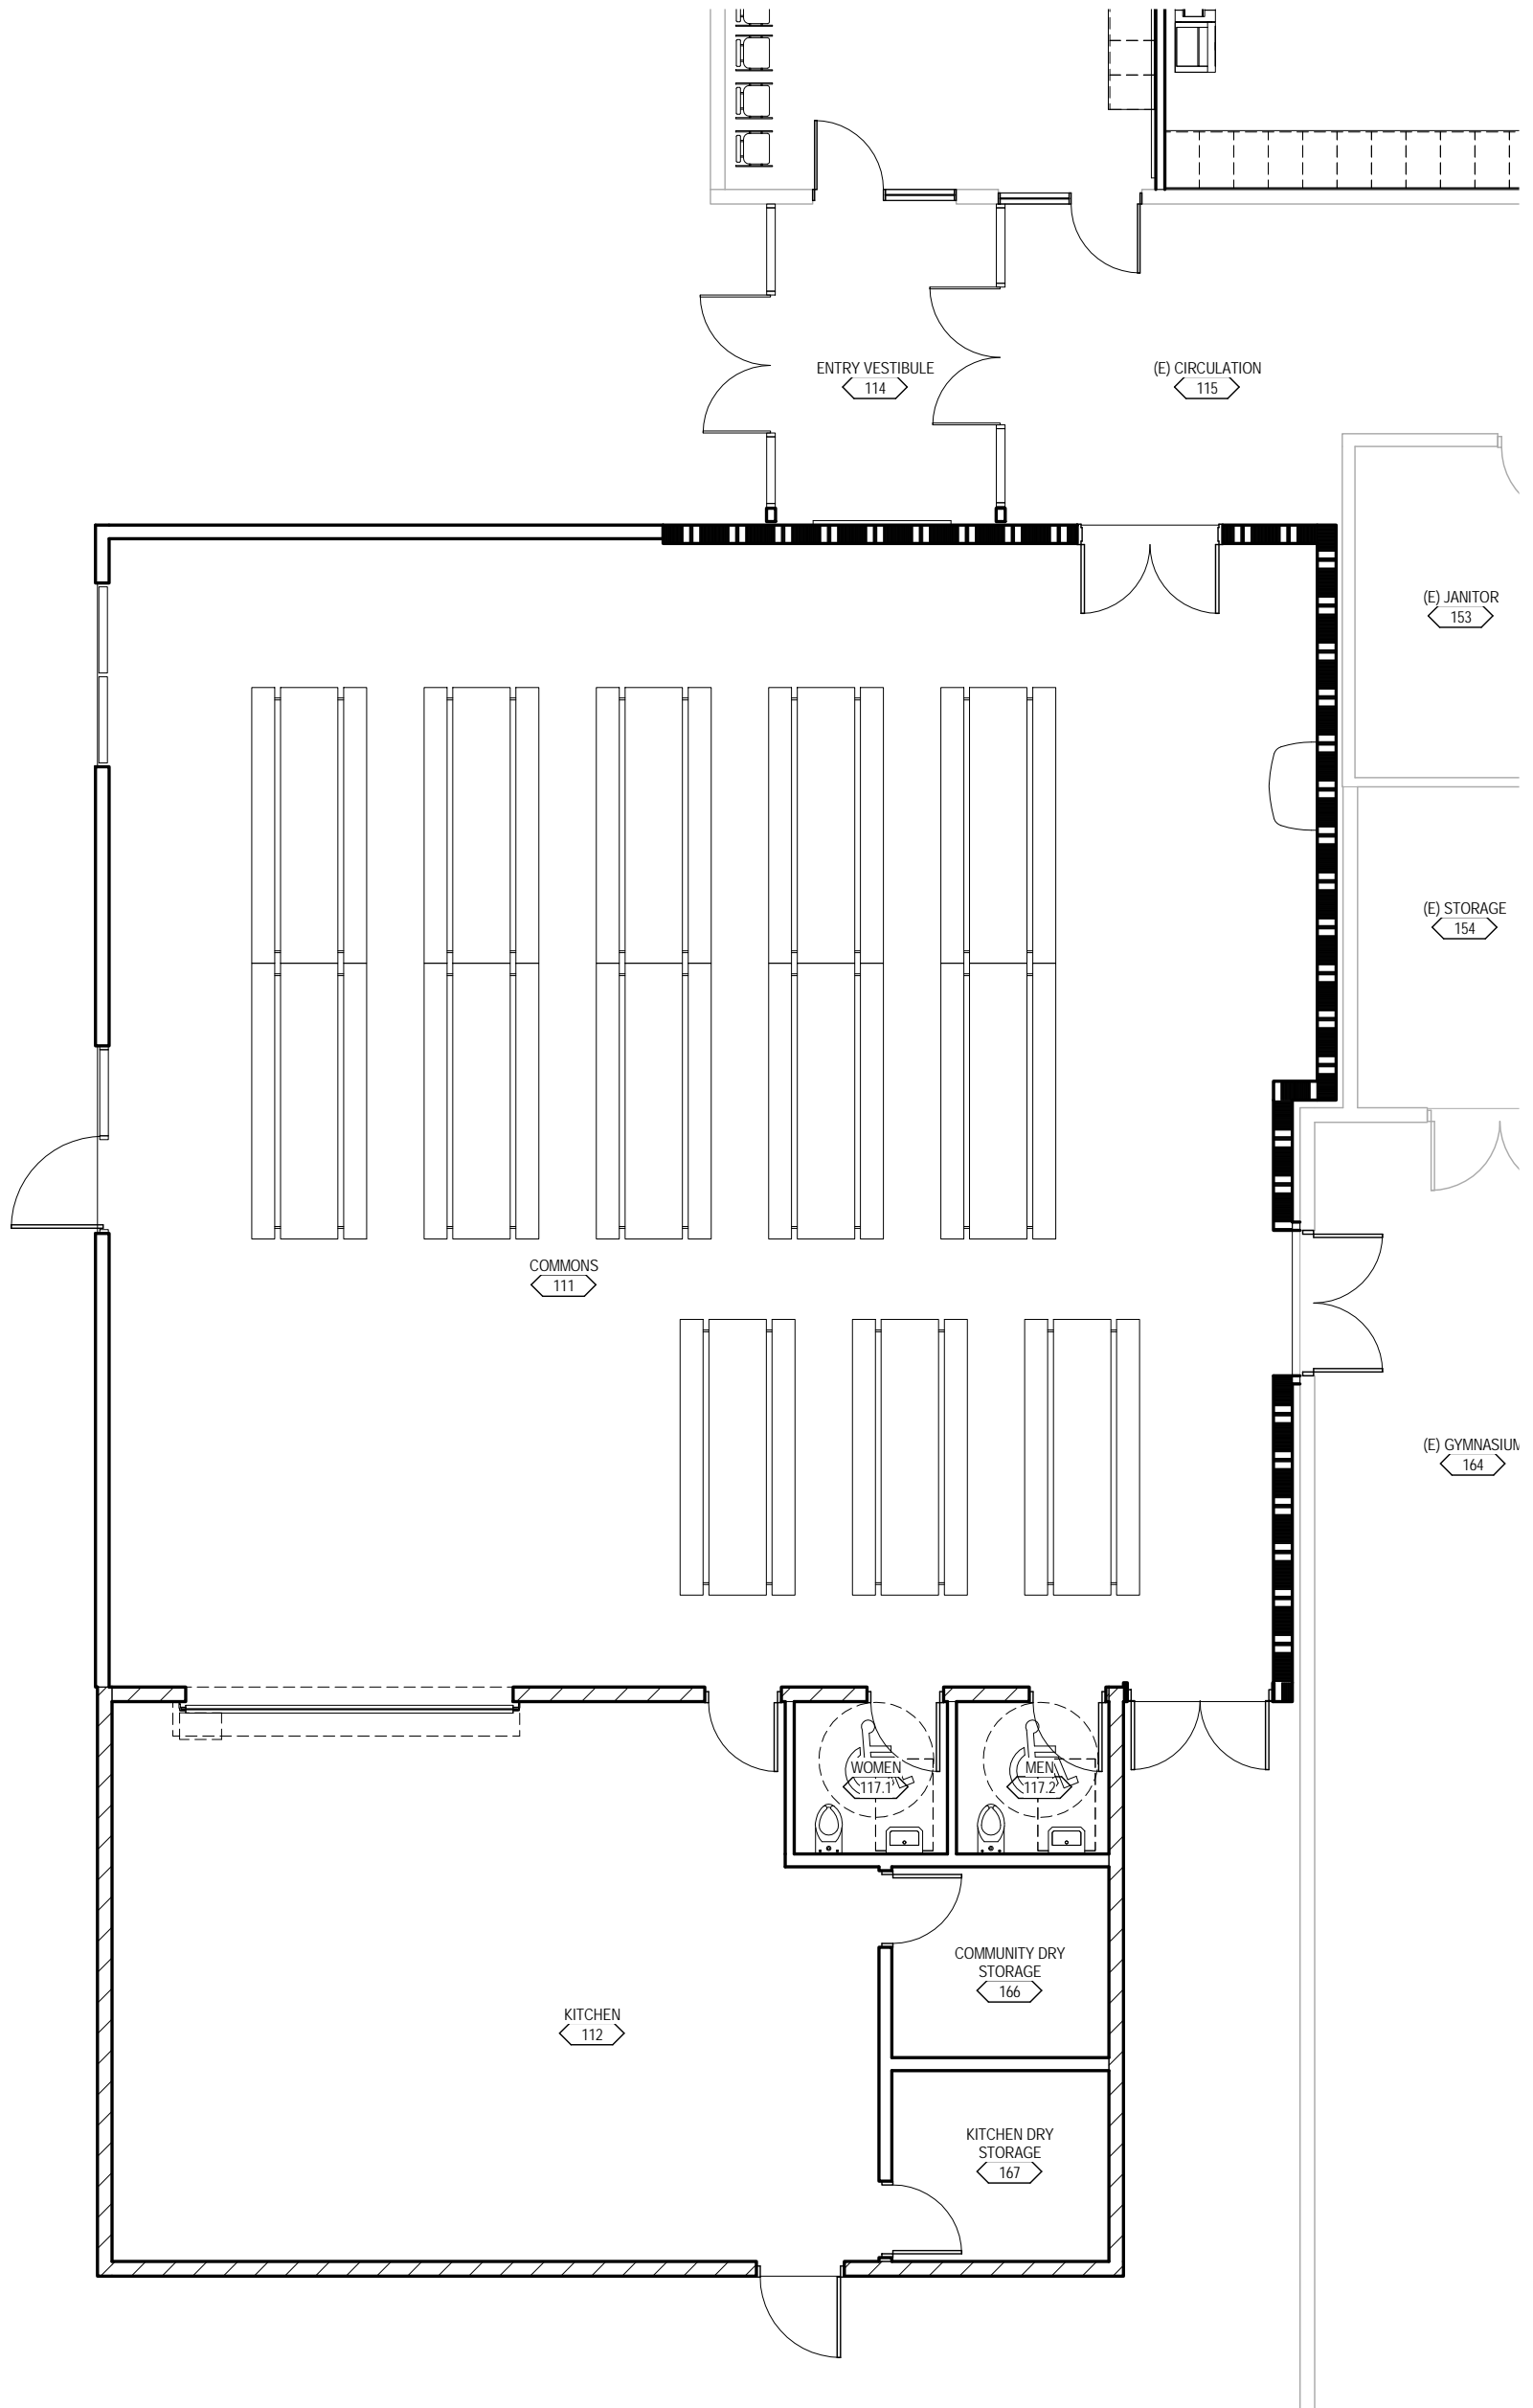

DD - KEY PLAN VENETA ELEMENTARY SCHOOL

DD1.1 74-13107-20 Issue Date

2/4/2015 12:40:57 PM

DD1.2 - CLASSROOM LAYOUT
VENETA ELEMENTARY SCHOOL

DD1.2

74-13107-20
Issue Date

2/4/2015 12:41:48 PM

2/4/2015 12:42:00 PM

DESIGN DEVELOPMENT
LAYOUTS

DD1.5 DD - ADMINISTRATION LAYOUT VENETA ELEMENTARY SCHOOL

DD1.5
74-13107-20
Issue Date