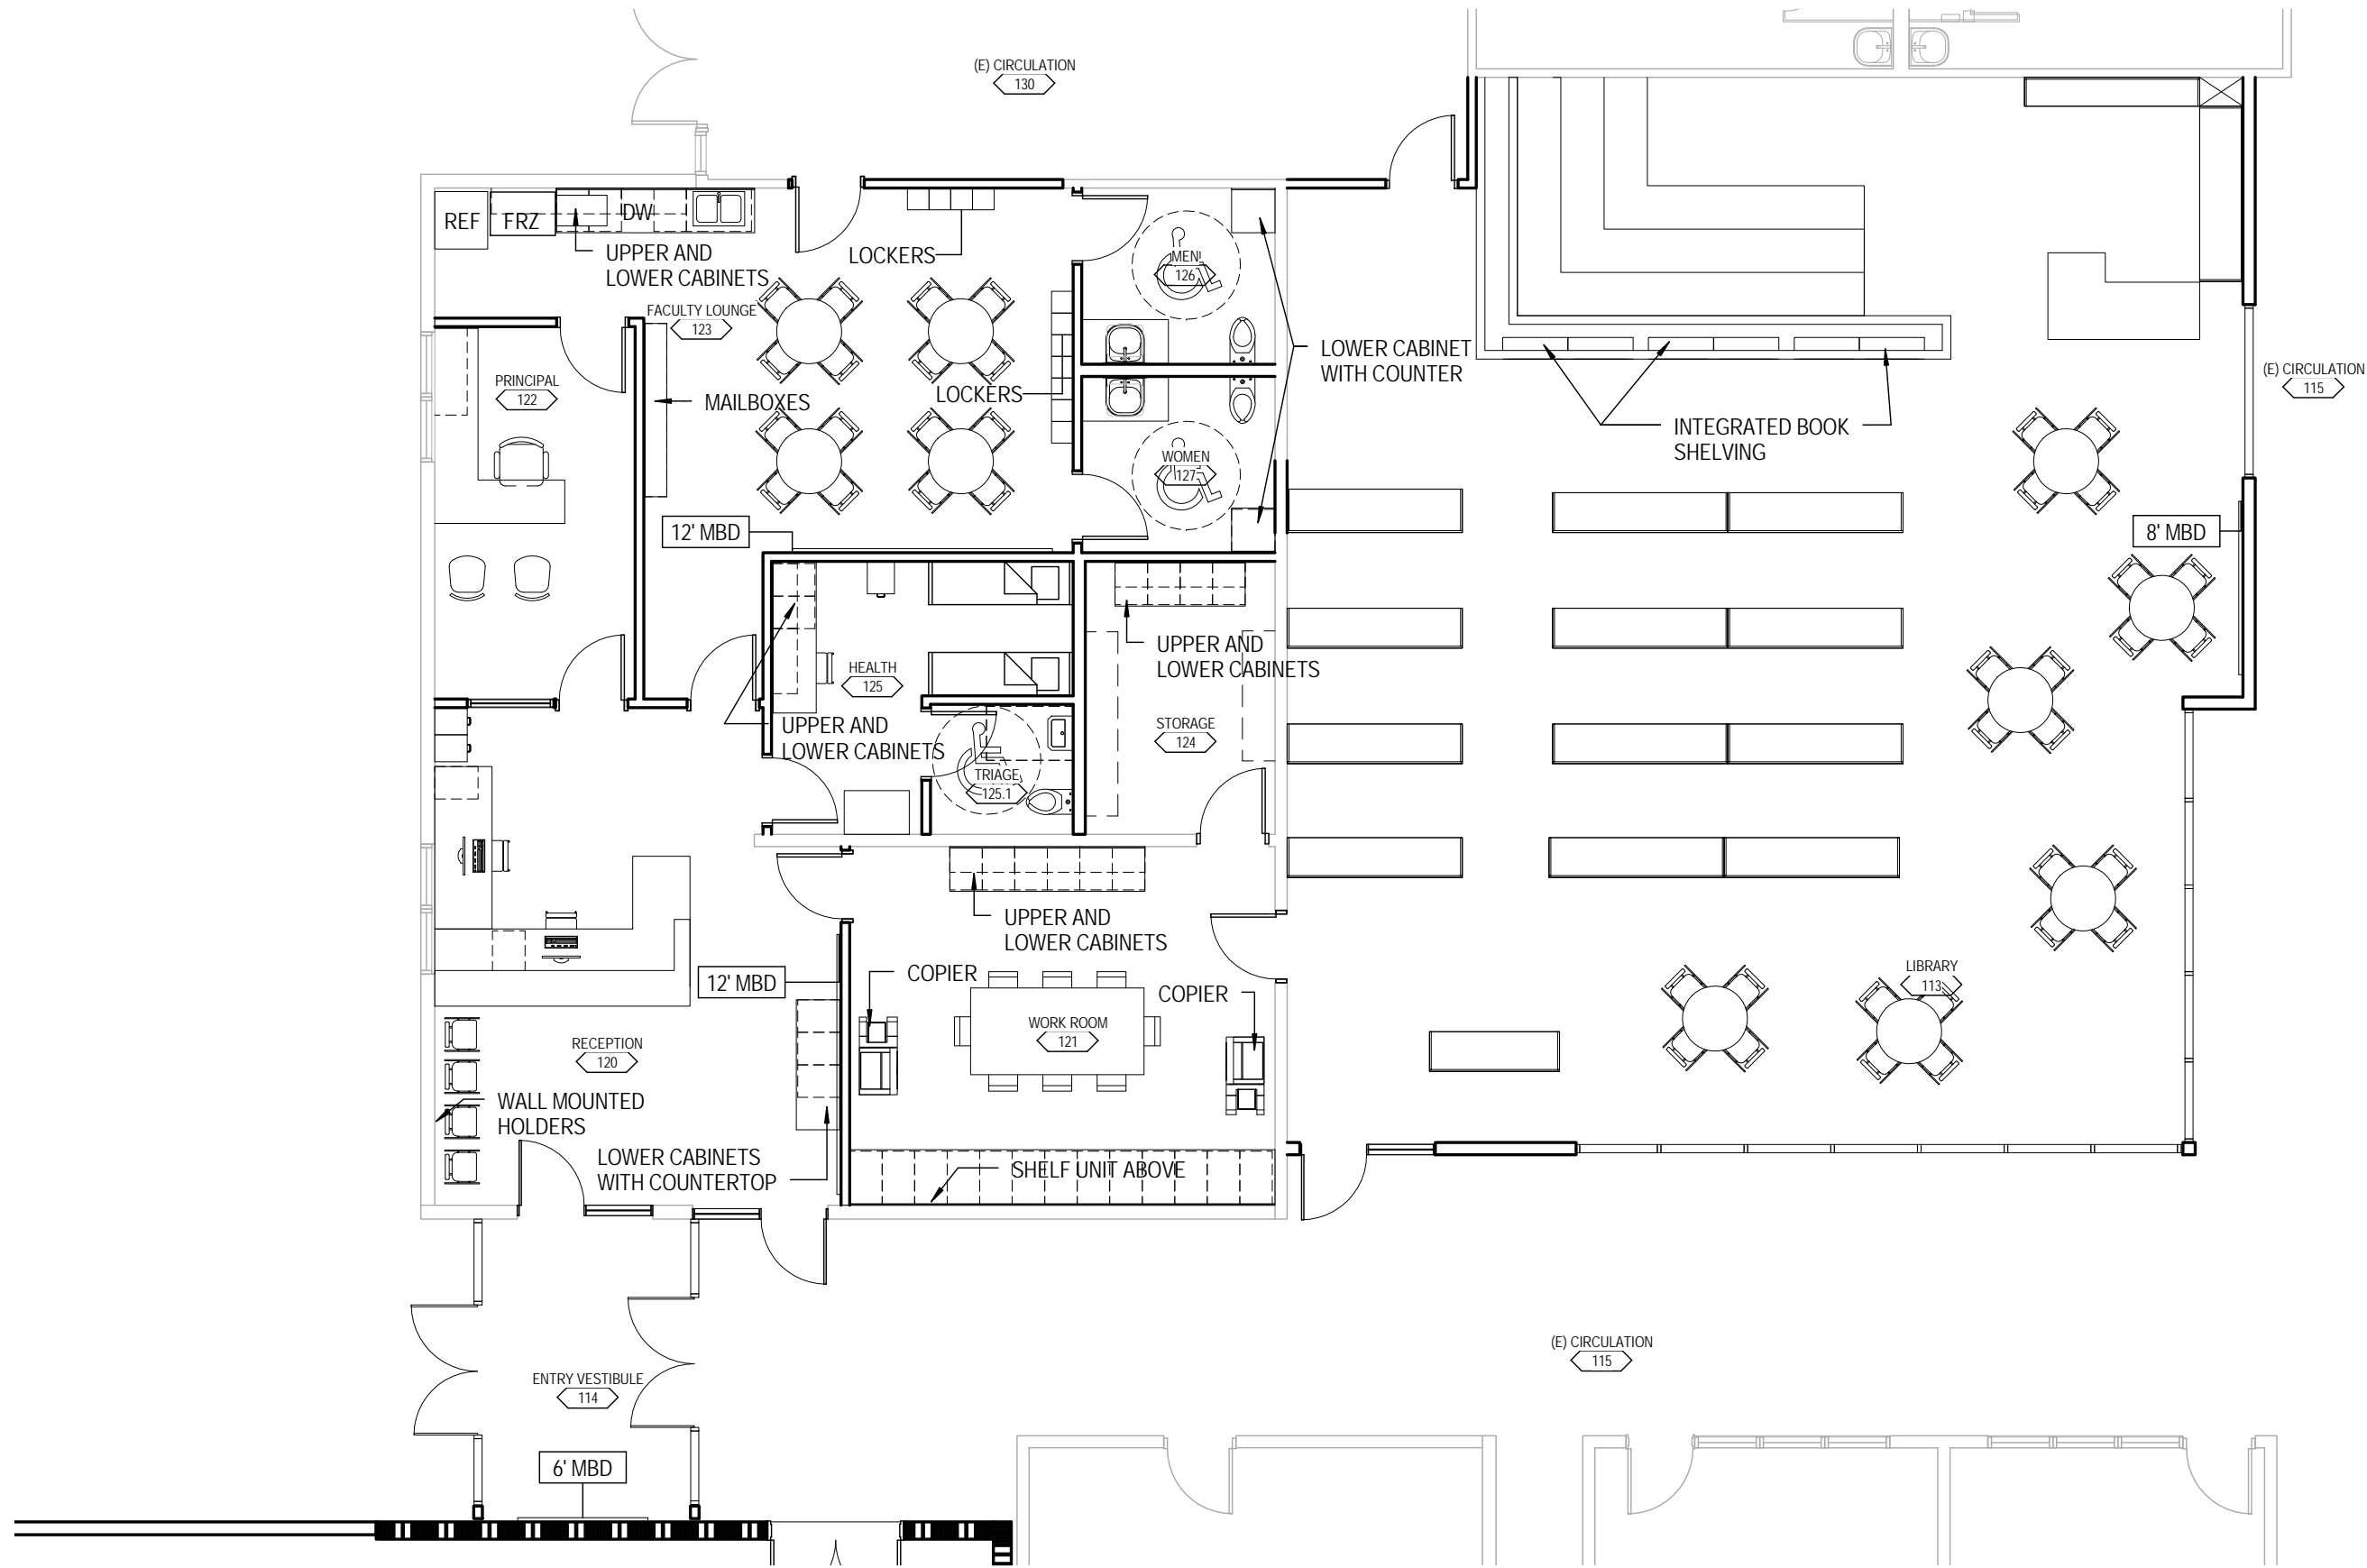

DD - KEY PLAN VENETA ELEMENTARY SCHOOL

DD1.1 74-13107-20 Issue Date

2/4/2015 12:40:57 PM

DD1.2 - CLASSROOM LAYOUT
VENETA ELEMENTARY SCHOOL

DD1.2

74-13107-20
Issue Date

2/4/2015 12:41:48 PM

2/4/2015 12:42:00 PM

DESIGN DEVELOPMENT
LAYOUTS

DD1.5 DD - ADMINISTRATION LAYOUT VENETA ELEMENTARY SCHOOL

DD1.5
74-13107-20
Issue Date