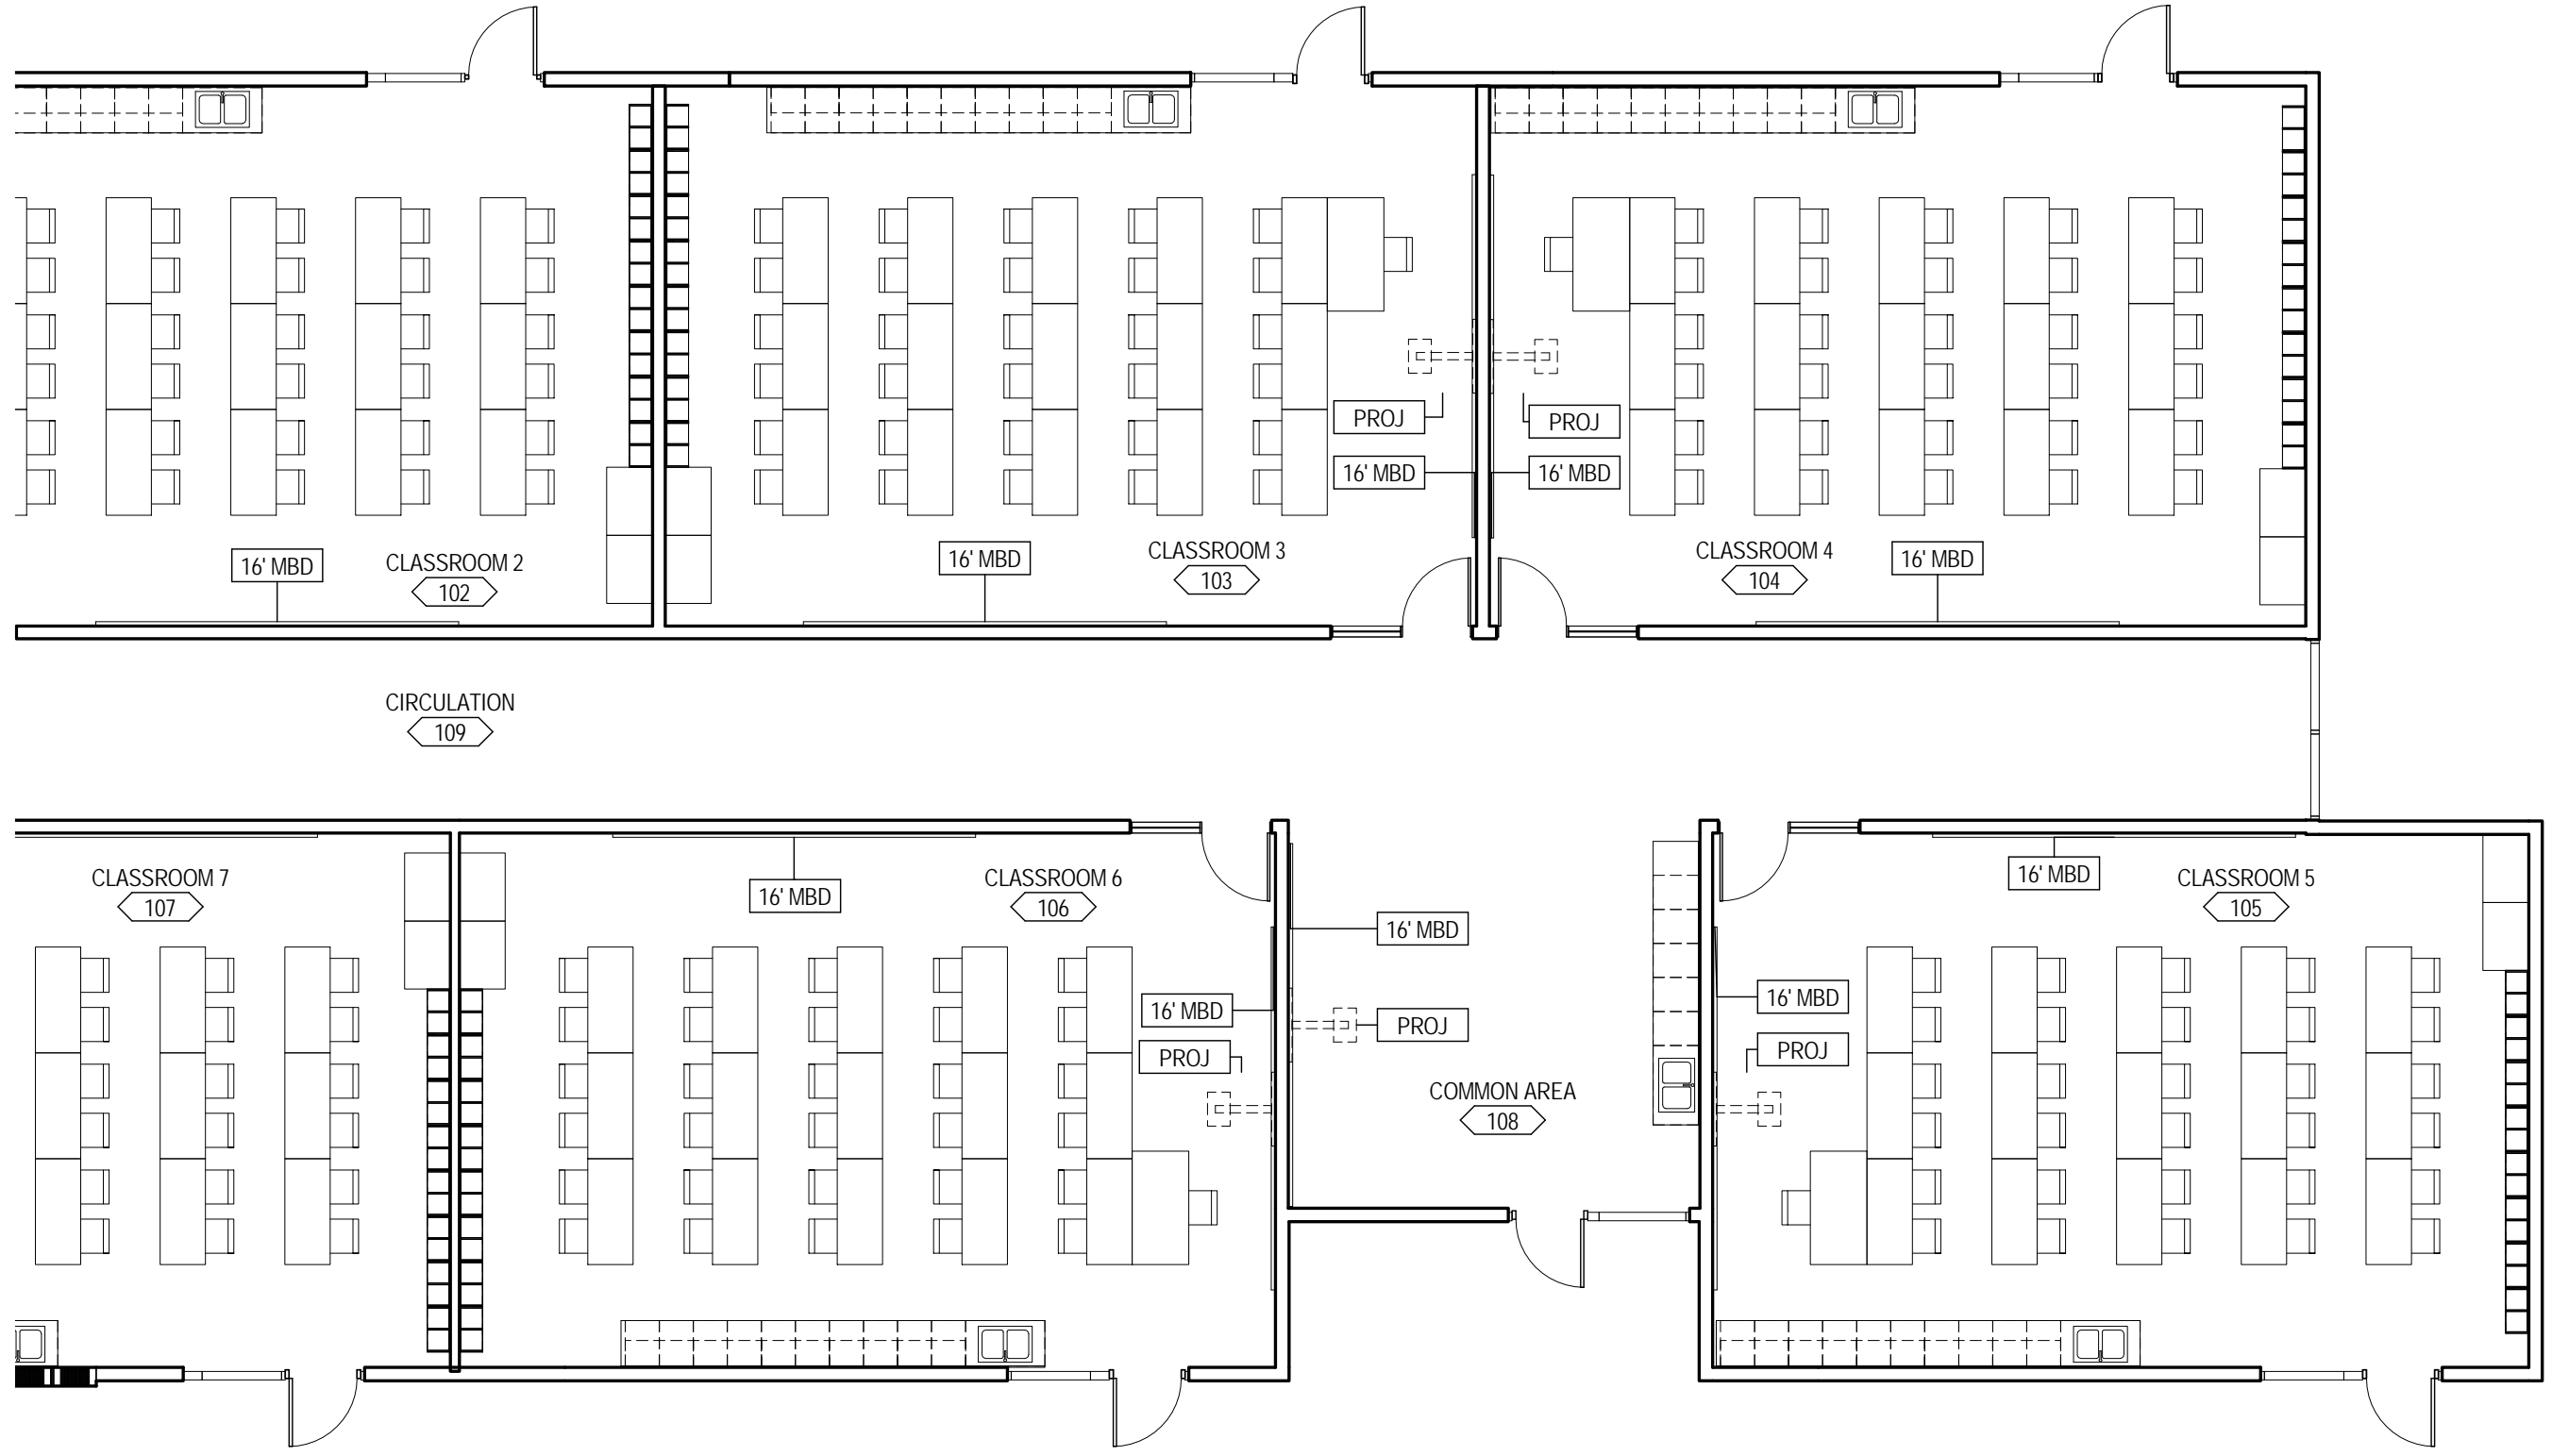

DD - KEY PLAN VENETA ELEMENTARY SCHOOL

DD1.1 74-13107-20 Issue Date

2/4/2015 12:40:57 PM

DD1.2 - CLASSROOM LAYOUT
VENETA ELEMENTARY SCHOOL

DD1.2

74-13107-20
Issue Date

2/4/2015 12:41:48 PM

2/4/2015 12:42:00 PM

DESIGN DEVELOPMENT
LAYOUTS

DD1.5 DD - ADMINISTRATION LAYOUT VENETA ELEMENTARY SCHOOL

DD1.5
74-13107-20
Issue Date